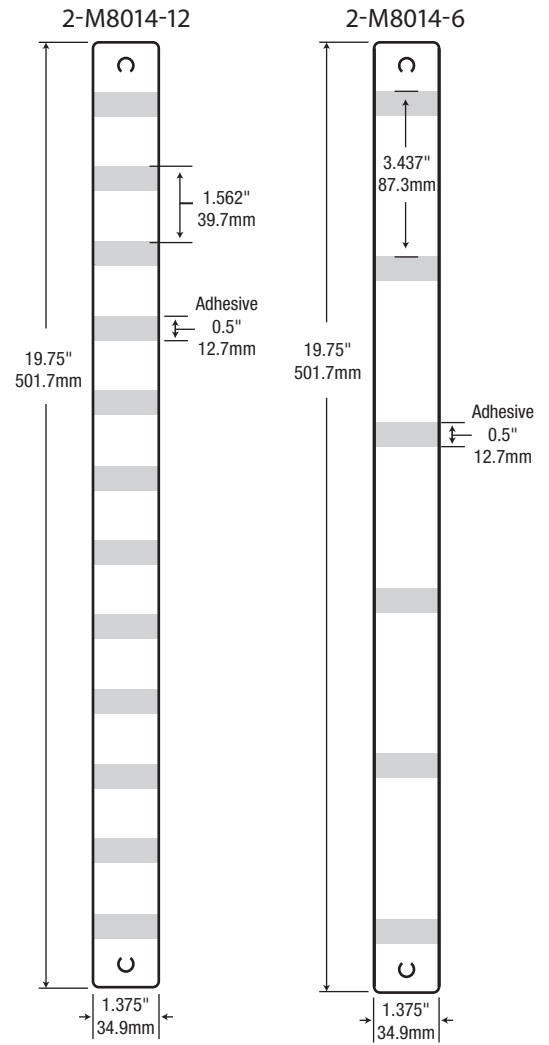

R-MME

	Imperial	Metric
Gauge:	10pt SBS Paper Board	254 μ
Width:	1.062in	27mm
12-Position Length:	19.75in	501.7mm
Adhesive Spacing:	1.5in	38.1mm
Adhesive Positions Per Unit:	3,000 (250 strips of 12) / roll	
Master Carton Quantity:	1M (4 rolls) / 12M hang positions	
Master Carton Weight:	10lb	4.5kg
Recommended Weight Per Adhesive Position:	2oz	57g

Product drawings on this page shown 25% of original size. M = 1,000

1,000 FREE C-64 Hang Tabs
Included with R-MME

2-M8014-6

	Imperial	Metric
Gauge:	15 mil	381 μ
Width:	1.375in	34.9mm
Length:	19.75in	501.7mm
Adhesive Spacing:	3.437in	87.3mm
Adhesive Positions Per Unit:	6 / strip	
Master Carton Quantity:	1M strips / box	
Master Carton Weight:	24lb	10.9kg
Recommended Weight Per Hang Position:	3oz	85g

2-M8014-12

	Imperial	Metric
Gauge:	15 mil	381 μ
Width:	1.375in	34.9mm
Length:	19.75in	501.7mm
Adhesive Spacing:	1.562in	39.7mm
Adhesive Positions Per Unit:	12 / strip	
Master Carton Quantity:	1M strips / box	
Master Carton Weight:	24lb	10.9kg
Recommended Weight Per Adhesive Position:	3oz	85g

Product drawings on this page shown 25% of original size. M = 1,000