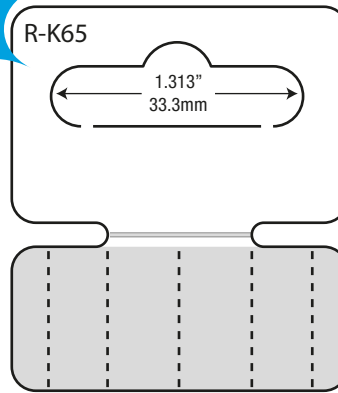

NEW

R-EAJ	Imperial	Metric
Gauge:	10 mil	254 μ
Dimensions (W x H):	1.75 x 2.75in	44.5 x 69.9mm
Format:	4M / roll	
Package:	6 x 15.5in roll	15.2 x 39.4cm
Master Carton Quantity:	8M (2 rolls)	
Master Carton Weight:	28lb	12.8kg
Recommended Product Display Weight:	12oz	340g

R-K65	Imperial	Metric
Gauge:	10 mil	254 μ
Dimensions (W x H):	1.75 x 2in	44.5 x 50.8mm
Format:	4M / roll	
Package:	6 x 15.5in roll	15.2 x 39.4cm
Master Carton Quantity:	16M (4 rolls)	
Master Carton Weight:	42lb	19.1kg
Recommended Product Display Weight:	12oz	339g

R-KJE	Imperial	Metric
Gauge:	10 mil	254 μ
Dimensions (W x H):	1.75 x 2in	44.5 x 50.8mm
Format:	4M / roll	
Package:	6 x 15.5in roll	15.2 x 39.4cm
Master Carton Quantity:	16M (4 rolls)	
Master Carton Weight:	42lb	19.1kg
Recommended Product Display Weight:	8oz	226g

M = 1,000

R-LBR	Imperial	Metric
Gauge:	7 mil	178 μ
Dimensions (W x H):	.375 x 6in	9.5 x 152.4mm
Format:	10M / roll	
Package:	3 x 12in roll	7.6 x 30.5cm
Master Carton Quantity:	20M (2 rolls)	
Master Carton Weight:	23.5lb	10.7kg
Recommended Product Display Weight:	14oz	397g