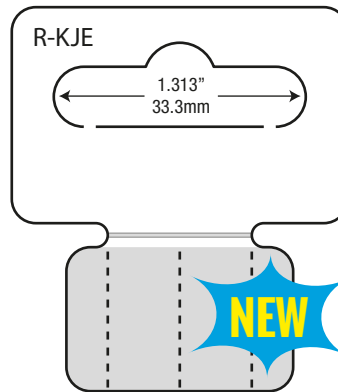

NEW

R-EAJ	Imperial	Metric
Gauge:	10 mil	254 μ
Dimensions (W x H):	1.75 x 2.75in	44.5 x 69.9mm
Format:	4M / roll	
Package:	6 x 15.5in roll	15.2 x 39.4cm
Master Carton Quantity:	8M (2 rolls)	
Master Carton Weight:	28lb	12.8kg
Recommended Product Display Weight:	12oz	340g

R-K65	Imperial	Metric
Gauge:	10 mil	254 μ
Dimensions (W x H):	1.75 x 2in	44.5 x 50.8mm
Format:	4M / roll	
Package:	6 x 15.5in roll	15.2 x 39.4cm
Master Carton Quantity:	16M (4 rolls)	
Master Carton Weight:	42lb	19.1kg
Recommended Product Display Weight:	12oz	339g

R-KJE	Imperial	Metric
Gauge:	10 mil	254 μ
Dimensions (W x H):	1.75 x 2in	44.5 x 50.8mm
Format:	4M / roll	
Package:	6 x 15.5in roll	15.2 x 39.4cm
Master Carton Quantity:	16M (4 rolls)	
Master Carton Weight:	42lb	19.1kg
Recommended Product Display Weight:	8oz	226g

M = 1,000

R-LBR	Imperial	Metric
Gauge:	7 mil	178 μ
Dimensions (W x H):	.375 x 6in	9.5 x 152.4mm
Format:	10M / roll	
Package:	3 x 12in roll	7.6 x 30.5cm
Master Carton Quantity:	20M (2 rolls)	
Master Carton Weight:	23.5lb	10.7kg
Recommended Product Display Weight:	14oz	397g