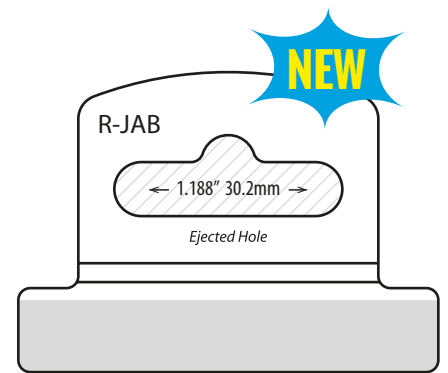

Ejected Hole Hang Tabs

Ejected Hole Hang Tabs

R-J05

	Imperial	Metric
Gauge:	10 mil	254 μ
Dimensions (W x H):	1 x 1.313in	25.4 x 33.3mm
Format:	7M / roll	
Package:	6 x 15.5in roll	15.2 x 39.4cm
Master Carton Quantity:	35M (5 rolls)	
Master Carton Weight:	34lb	15.5kg
Recommended Product Display Weight:	14oz	397g

R-J17

	Imperial	Metric
Gauge:	15 mil	381 μ
Dimensions (W x H):	1.875 x 1.375in	47.6 x 34.9mm
Format:	3M / roll	
Package:	6 x 15.5in roll	15.2 x 39.4cm
Master Carton Quantity:	15M (5 rolls)	
Master Carton Weight:	37lb	16.8kg
Recommended Product Display Weight:	18oz	510g

R-J27

	Imperial	Metric
Gauge:	10 mil	254 μ
Dimensions (W x H):	.75 x 1.125in	19.1 x 28.6mm
Format:	9M / roll	
Package:	6 x 15.5in roll	15.2 x 39.4cm
Master Carton Quantity:	45M (5 rolls)	
Master Carton Weight:	30lb	13.6kg
Recommended Product Display Weight:	10oz	283g

R-JAB

	Imperial	Metric
Gauge:	20 mil	508 μ
Dimensions (W x H):	2.188 x 1.563in	55.61 x 39.7mm
Format:	2M / roll	
Package:	6 x 15.5in roll	15.2 x 39.4cm
Master Carton Quantity:	10M (5 rolls)	
Master Carton Weight:	34lb	15.5kg
Recommended Product Display Weight:	12oz	340g