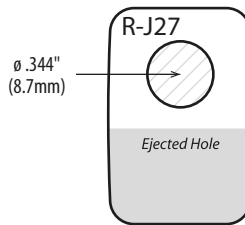

Ejected Hole Hang Tabs

Ejected Hole Hang Tabs

R-J05

	Imperial	Metric
Gauge:	10 mil	254 μ
Dimensions (W x H):	1 x 1.313in	25.4 x 33.3mm
Format:	7M / roll	
Package:	6 x 15.5in roll	15.2 x 39.4cm
Master Carton Quantity:	35M (5 rolls)	
Master Carton Weight:	34lb	15.5kg
Recommended Product Display Weight:	14oz	397g

R-J17

	Imperial	Metric
Gauge:	15 mil	381 μ
Dimensions (W x H):	1.875 x 1.375in	47.6 x 34.9mm
Format:	3M / roll	
Package:	6 x 15.5in roll	15.2 x 39.4cm
Master Carton Quantity:	15M (5 rolls)	
Master Carton Weight:	37lb	16.8kg
Recommended Product Display Weight:	18oz	510g

R-J27

	Imperial	Metric
Gauge:	10 mil	254 μ
Dimensions (W x H):	.75 x 1.125in	19.1 x 28.6mm
Format:	9M / roll	
Package:	6 x 15.5in roll	15.2 x 39.4cm
Master Carton Quantity:	45M (5 rolls)	
Master Carton Weight:	30lb	13.6kg
Recommended Product Display Weight:	10oz	283g

R-JAB

	Imperial	Metric
Gauge:	20 mil	508 μ
Dimensions (W x H):	2.188 x 1.563in	55.61 x 39.7mm
Format:	2M / roll	
Package:	6 x 15.5in roll	15.2 x 39.4cm
Master Carton Quantity:	10M (5 rolls)	
Master Carton Weight:	34lb	15.5kg
Recommended Product Display Weight:	12oz	340g