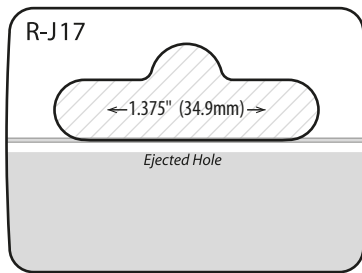

Ejected Hole Hang Tabs

Ejected Hole Hang Tabs

R-J05

	Imperial	Metric
Gauge:	10 mil	254 μ
Dimensions (W x H):	1 x 1.313in	25.4 x 33.3mm
Format:	7M / roll	
Package:	6 x 15.5in roll	15.2 x 39.4cm
Master Carton Quantity:	35M (5 rolls)	
Master Carton Weight:	34lb	15.5kg
Recommended Product Display Weight:	14oz	397g

R-J17

	Imperial	Metric
Gauge:	15 mil	381 μ
Dimensions (W x H):	1.875 x 1.375in	47.6 x 34.9mm
Format:	3M / roll	
Package:	6 x 15.5in roll	15.2 x 39.4cm
Master Carton Quantity:	15M (5 rolls)	
Master Carton Weight:	37lb	16.8kg
Recommended Product Display Weight:	18oz	510g

R-J27

	Imperial	Metric
Gauge:	10 mil	254 μ
Dimensions (W x H):	.75 x 1.125in	19.1 x 28.6mm
Format:	9M / roll	
Package:	6 x 15.5in roll	15.2 x 39.4cm
Master Carton Quantity:	45M (5 rolls)	
Master Carton Weight:	30lb	13.6kg
Recommended Product Display Weight:	10oz	283g

R-JAB

	Imperial	Metric
Gauge:	20 mil	508 μ
Dimensions (W x H):	2.188 x 1.563in	55.61 x 39.7mm
Format:	2M / roll	
Package:	6 x 15.5in roll	15.2 x 39.4cm
Master Carton Quantity:	10M (5 rolls)	
Master Carton Weight:	34lb	15.5kg
Recommended Product Display Weight:	12oz	340g