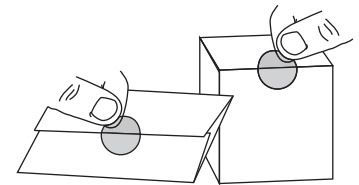

# Gallery Leather Completes High-End Sleeve With Do-It Seal Tab

Gallery Leather uses a paper sleeve that wraps around the front cover and is secured on the inside with a Do-It Seal Tab.

Many Do-It Products are designed to be invisible. They quietly and effectively do their job while never distracting customers from the product or message on the package.

Gallery Leather needed a way to discreetly secure their wrap-around paper sleeve to their Monthly Planner. Do-It's R-UHP Round Seal Tab is a perfect solution.

Made with clear, 3-mil, PET plastic and Do-It's Hang-Tite 203B Adhesive, the round seal tab adheres securely to the paper sleeve and is virtually invisible so it won't distract from the sleeve or the product.

The PET plastic and adhesive is much stronger than common wafer seals giving Gallery Leather confidence the seal will hold the sleeve in place during the entire sales cycle. Invisible and effective — two key traits for Do-It's R-UHP security seal tab.