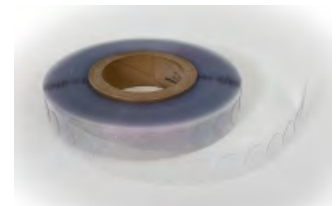

# Gallery Leather Completes High-End Sleeve With Do-It Seal Tab

Gallery Leather uses a paper sleeve that wraps around the front cover and is secured on the inside with a Do-It Seal Tab.

Many Do-It Products are designed to be invisible. They quietly and effectively do their job while never distracting customers from the product or message on the package.

Gallery Leather needed a way to discreetly secure their wrap-around paper sleeve to their Monthly Planner. Do-It's R-UHP Round Seal Tab is a perfect solution.

Made with clear, 3-mil, PET plastic and Do-It's Hang-Tite 203B Adhesive, the round seal tab adheres securely to the paper sleeve and is virtually invisible so it won't distract from the sleeve or the product.

The PET plastic and adhesive is much stronger than common wafer seals giving Gallery Leather confidence the seal will hold the sleeve in place during the entire sales cycle. Invisible and effective — two key traits for Do-It's R-UHP security seal tab.

Do-It's R-UHP Seal Tab is provided on a roll for easy hand or machine application.