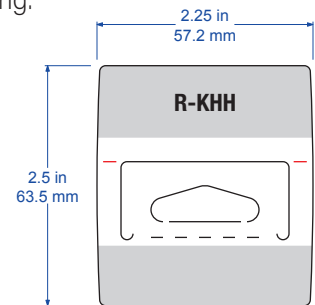

# Do-It Corporation Hang Tab Hangs ... and Seals BIC 60 Count Pencil Box

By using a Do-It hang tab to hang its 60 count box of mechanical pencils, BIC gained an added benefit — not only does Do-It's R-KHH Slot Style Hang Tab easily hang the 14 ounce box, it also seals the box top.

The R-KHH is applied to the top and folds to adhere to the back of the box. The hang tab lies flat allowing BIC to continue to use its existing master carton packaging.

At the store, the hang tab can remain flat for shelf placement or fold up for hanging. The centered hang tab allows the box to hang straight on the peg hook and the clear material provides visibility to printed information contained inside.