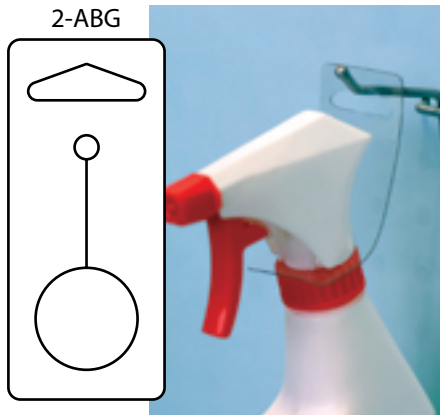

# Bottle Neck Hang Tabs

HANG BOTTLED PRODUCTS  
GAIN ATTENTION THROUGH PROMOTIONS

## Peggable Bottle Neck Hang Tabs

**Custom Sizes Available**  
Send us your product

Product drawings on this page shown 50% of original size.  
\*Design protected under U.S. Patent 6,382,676.

2-CFG

2-DAK

2-DHE