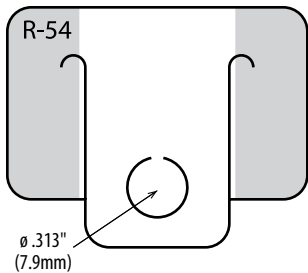

M = 1,000

Hang Tabs

Hook Fold-Up Hang Tabs

R-HBY

	Imperial	Metric
Gauge:	25 mil	635 μ
Dimensions (W x H):	3.281 x 1.797in	83.3 x 45.6mm
Format:	2M / roll	
Package:	6 x 15.5in roll	15.2 x 39.4cm
Master Carton Quantity:	4M (2 rolls)	
Master Carton Weight:	32lb	14.5kg
Recommended Product Display Weight:	14oz	397g

C-52E

	Imperial	Metric
Gauge:	15 mil	381 μ
Dimensions (W x H):	1.375 x 1.375in	34.9 x 34.9mm
Format:	20M / economy roll	
Package:	6 x 15.5in roll	15.2 x 39.4cm
Master Carton Quantity:	20M (1 roll)	
Master Carton Weight:	37lb	16.8kg
Recommended Product Display Weight:	6oz	170g

C-53E

	Imperial	Metric
Gauge:	20 mil	508 μ
Dimensions (W x H):	1.75 x 1.813in	44.5 x 46mm
Format:	8M / economy roll	
Package:	6 x 15.5in roll	15.2 x 39.4cm
Master Carton Quantity:	8M (1 roll)	
Master Carton Weight:	33lb	15kg
Recommended Product Display Weight:	11oz	311g

M = 1,000

Round Hole Fold-Up Hang Tabs

FOLD DOWN FOR SHIPPING
FOLD UP FOR HANGING

Round Hole Fold-Up Hang Tabs

R-54	Imperial	Metric
Gauge:	10 mil	254 μ
Dimensions (W x H):	1.562 x 1.25in	39.7 x 31.8mm
Format:	5.5M / roll	
Package:	6 x 15.5in roll	15.2 x 39.4cm
Master Carton Quantity:	22M (4 rolls)	
Master Carton Weight:	32lb	14.5kg
Recommended Product Display Weight:	12oz	340g