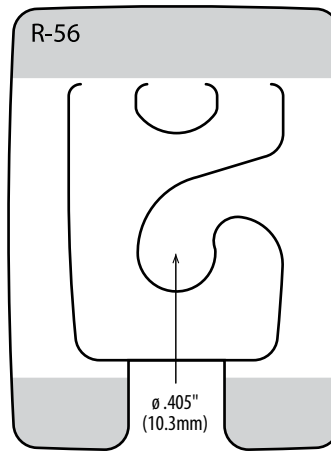

R-UCD

	Imperial	Metric
Gauge:	10 mil*	254 μ *
Dimensions (W x H):	0.688 x 1.625in	17.5 x 41.3mm
Format:	9.5M / roll	
Package:	6 x 15.5in roll	15.2 x 39.4cm
Master Carton Quantity:	38M (4 rolls)	
Master Carton Weight:	43lb	19.5kg
	*Available in different thicknesses	

More Durable
Than Wafer Seals

Additional
Styles pg. 43

M = 1,000

Hook Fold-Up

LIE FLAT FOR SHIPPING
FOLD UP FOR HANGING

Hook Fold-Up Hang Tabs

R-52

	Imperial	Metric
Gauge:	15 mil	381 μ
Dimensions (W x H):	1.375 x 1.375in	34.9 x 34.9mm
Format:	4M / roll	
Package:	6 x 15.5in roll	15.2 x 39.4cm
Master Carton Quantity:	20M (5 rolls)	
Master Carton Weight:	37lb	16.8kg
Recommended Product Display Weight:	6oz	170g

R-53

	Imperial	Metric
Gauge:	20 mil	508 μ
Dimensions (W x H):	1.938 x 1.875in	49.2 x 47.6mm
Format:	2.5M / roll	
Package:	6 x 15.5in roll	15.2 x 39.4cm
Master Carton Quantity:	7.5M (3 rolls)	
Master Carton Weight:	34lb	15.5kg
Recommended Product Display Weight:	11oz	311g

R-56

	Imperial	Metric
Gauge:	20 mil	508 μ
Dimensions (W x H):	1.75 x 2.312in	44.5 x 58.1mm
Format:	2.5M / roll	
Package:	6 x 15.5in roll	15.2 x 39.4cm
Master Carton Quantity:	7.5M (3 rolls)	
Master Carton Weight:	36lb	16.3kg
Recommended Product Display Weight:	11oz	311g