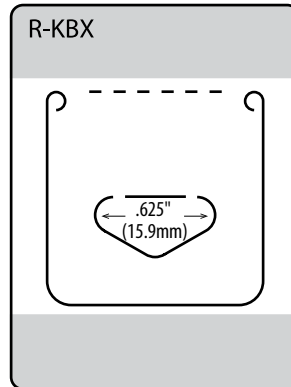

R-5115

	Imperial	Metric
Gauge:	15 mil	381 μ
Dimensions (W x H):	2.938 x 1.5in	74.6 x 38.1mm
Format:	3.5M / roll	
Package:	6 x 15.5in roll	15.2 x 39.4cm
Master Carton Quantity:	7M (2 rolls)	
Master Carton Weight:	29lb	13.2kg
Recommended Product Display Weight:	18oz	509g

R-58

	Imperial	Metric
Gauge:	10 mil	254 μ
Dimensions (W x H):	1.875 x 1.906in	47.6 x 48.4mm
Format:	3.5M / roll	
Package:	6 x 15.5in roll	15.2 x 39.4cm
Master Carton Quantity:	14M (4 rolls)	
Master Carton Weight:	36lb	16.4kg
Recommended Product Display Weight:	9oz	255g

M = 1,000

Fold-Up Hang Tabs

LIE FLAT FOR SHIPPING
FOLD UP FOR HANGING

Slot Fold-Up Hang Tabs

R-KBX

	Imperial	Metric
Gauge:	7.5 mil	190 μ
Dimensions (W x H):	1.5 x 2in	38.1 x 50.8mm
Format:	6M / roll	
Package:	6 x 15.5in roll	15.2 x 39.4cm
Master Carton Quantity:	18M (3 rolls)	
Master Carton Weight:	34lb	15.5kg
Recommended Product Display Weight:	9oz	255g

Economy Roll

C-51E

	Imperial	Metric
Gauge:	10 mil	254 μ
Dimensions (W x H):	2.5 x 1.5in	63.5 x 38.1mm
Format:	15M / economy roll	
Package:	6 x 15.5in roll	15.2 x 39.4cm
Master Carton Quantity:	15M (1 roll)	
Master Carton Weight:	40lb	18.4kg
Recommended Product Display Weight:	10oz	283g