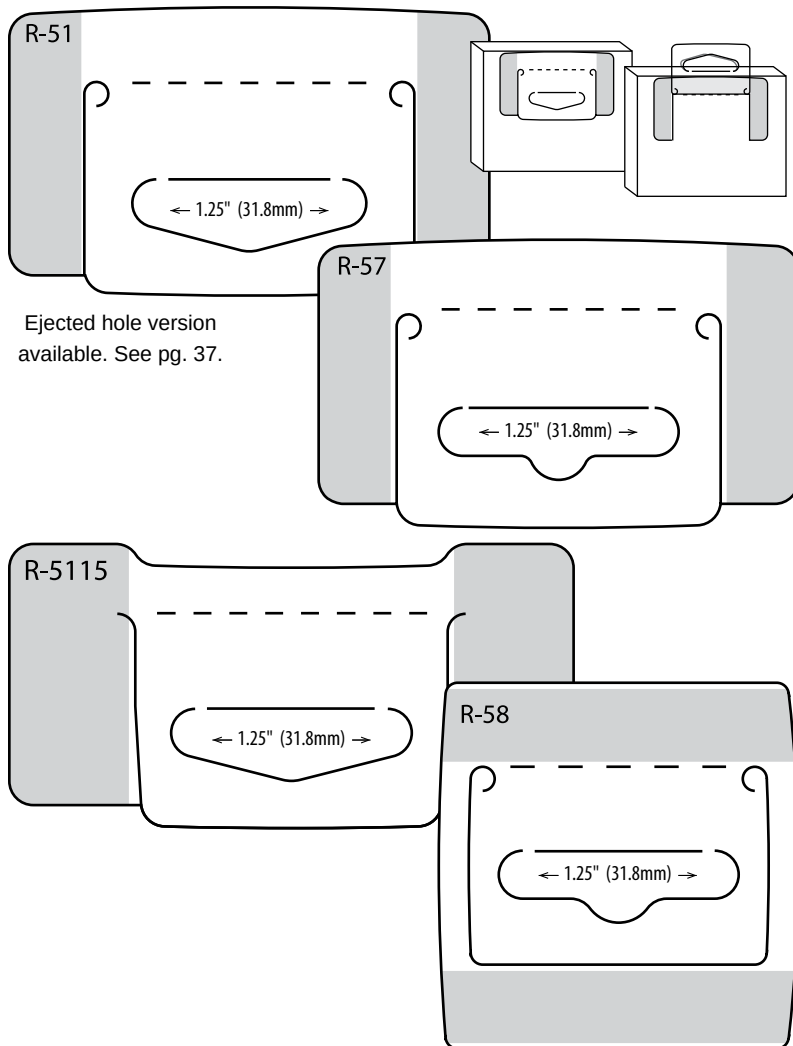

Slot

Slot Fold-Up Hang Tabs

Ejected hole version available. See pg. 37.

R-51 / R-57

	Imperial	Metric
Gauge:	10 mil	254 μ
Dimensions (W x H):	2.5 x 1.5in	64.3 x 38.1mm
Format:	4.5M / roll	
Package:	6 x 15.5in roll	15.2 x 39.4cm
Master Carton Quantity:	13.5M (3 rolls)	
Master Carton Weight:	37lb	16.8kg
Recommended Product Display Weight:	10oz	283g

R-5115

	Imperial	Metric
Gauge:	15 mil	381 μ
Dimensions (W x H):	2.938 x 1.5in	74.6 x 38.1mm
Format:	3.5M / roll	
Package:	6 x 15.5in roll	15.2 x 39.4cm
Master Carton Quantity:	7M (2 rolls)	
Master Carton Weight:	29lb	13.2kg
Recommended Product Display Weight:	18oz	509g

R-58

	Imperial	Metric
Gauge:	10 mil	254 μ
Dimensions (W x H):	1.875 x 1.906in	47.6 x 48.4mm
Format:	3.5M / roll	
Package:	6 x 15.5in roll	15.2 x 39.4cm
Master Carton Quantity:	14M (4 rolls)	
Master Carton Weight:	36lb	16.4kg
Recommended Product Display Weight:	9oz	255g

M = 1,000

Fold-Up Hang Tabs

LIE FLAT FOR SHIPPING
FOLD UP FOR HANGING

Slot Fold-Up Hang Tabs

R-KBX

	Imperial	Metric
Gauge:	7.5 mil	190 μ
Dimensions (W x H):	1.5 x 2in	38.1 x 50.8mm
Format:	6M / roll	
Package:	6 x 15.5in roll	15.2 x 39.4cm
Master Carton Quantity:	18M (3 rolls)	
Master Carton Weight:	34lb	15.5kg
Recommended Product Display Weight:	9oz	255g