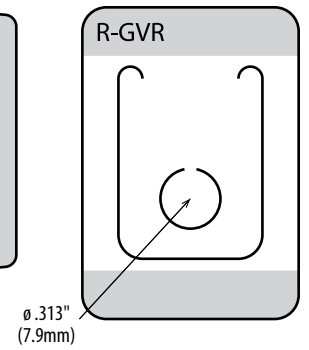

M = 1,000

Hang Tabs

Hook Fold-Up Hang Tabs

R-HBY

	Imperial	Metric
Gauge:	25 mil	635 μ
Dimensions (W x H):	3.281 x 1.797in	83.3 x 45.6mm
Format:	2M / roll	
Package:	6 x 15.5in roll	15.2 x 39.4cm
Master Carton Quantity:	4M (2 rolls)	
Master Carton Weight:	32lb	14.5kg
Recommended Product Display Weight:	14oz	397g

C-52E

	Imperial	Metric
Gauge:	15 mil	381 μ
Dimensions (W x H):	1.375 x 1.375in	34.9 x 34.9mm
Format:	20M / economy roll	
Package:	6 x 15.5in roll	15.2 x 39.4cm
Master Carton Quantity:	20M (1 roll)	
Master Carton Weight:	37lb	16.8kg
Recommended Product Display Weight:	6oz	170g

C-53E

	Imperial	Metric
Gauge:	20 mil	508 μ
Dimensions (W x H):	1.75 x 1.813in	44.5 x 46mm
Format:	8M / economy roll	
Package:	6 x 15.5in roll	15.2 x 39.4cm
Master Carton Quantity:	8M (1 roll)	
Master Carton Weight:	33lb	15kg
Recommended Product Display Weight:	11oz	311g

M = 1,000

Round Hole Fold-Up Hang Tabs

FOLD DOWN FOR SHIPPING
FOLD UP FOR HANGING

Round Hole Fold-Up Hang Tabs

R-54	Imperial	Metric
Gauge:	10 mil	254 μ
Dimensions (W x H):	1.562 x 1.25in	39.7 x 31.8mm
Format:	5.5M / roll	
Package:	6 x 15.5in roll	15.2 x 39.4cm
Master Carton Quantity:	22M (4 rolls)	
Master Carton Weight:	32lb	14.5kg
Recommended Product Display Weight:	12oz	340g