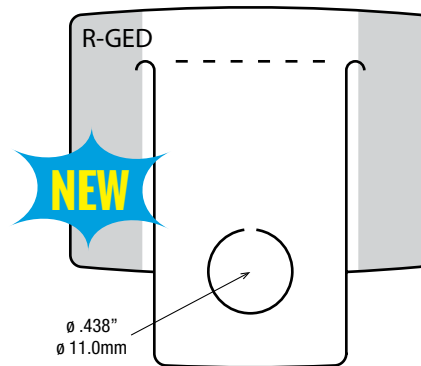

R-5115

	Imperial	Metric
Gauge:	15 mil	381 μ
Dimensions (W x H):	2.938 x 1.5in	74.6 x 38.1mm
Format:	3.5M / roll	
Package:	6 x 15.5in roll	15.2 x 39.4cm
Master Carton Quantity:	7M (2 rolls)	
Master Carton Weight:	29lb	13.2kg
Recommended Product Display Weight:	18oz	509g

R-58

	Imperial	Metric
Gauge:	10 mil	254 μ
Dimensions (W x H):	1.875 x 1.906in	47.6 x 48.4mm
Format:	3.5M / roll	
Package:	6 x 15.5in roll	15.2 x 39.4cm
Master Carton Quantity:	14M (4 rolls)	
Master Carton Weight:	36lb	16.4kg
Recommended Product Display Weight:	9oz	255g

C-53E

	Imperial	Metric
Gauge:	20 mil	508 μ
Dimensions (W x H):	1.75 x 1.813in	44.5 x 46mm
Format:	8M / economy roll	
Package:	6 x 15.5in roll	15.2 x 39.4cm
Master Carton Quantity:	8M (1 roll)	
Master Carton Weight:	33lb	15kg
Recommended Product Display Weight:	11oz	311g

M = 1,000

Round Hole Fold-Up Hang Tabs

FOLD DOWN FOR SHIPPING
FOLD UP FOR HANGING

Round Hole Fold-Up Hang Tabs

R-54	Imperial	Metric
Gauge:	10 mil	254 μ
Dimensions (W x H):	1.562 x 1.25in	39.7 x 31.8mm
Format:	5.5M / roll	
Package:	6 x 15.5in roll	15.2 x 39.4cm
Master Carton Quantity:	22M (4 rolls)	
Master Carton Weight:	32lb	14.5kg
Recommended Product Display Weight:	12oz	340g