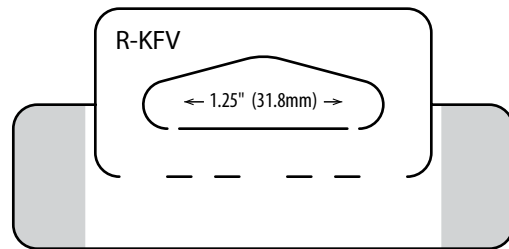

R-LBK

	Imperial	Metric
Gauge:	10 mil	254 μ
Dimensions (W x H):	4.219 x 2.188in	107.2 x 55.6mm
Format:	1.5M / roll	
Package:	6 x 15.5in roll	15.2 x 39.4cm
Master Carton Quantity:	4.5M (3 rolls)	
Master Carton Weight:	30lb	13.6kg
Recommended Product Display Weight:	14oz	397g

M = 1,000

R-KNL

	Imperial	Metric
Gauge:	10 mil	254 μ
Dimensions (W x H):	3.25 x 1.25in	82.6 x 31.8mm
Format:	5M / roll	
Package:	6 x 15.5in roll	15.2 x 39.4cm
Master Carton Quantity:	10M (2 rolls)	
Master Carton Weight:	26lb	11.8kg
Recommended Product Display Weight:	9oz	255g

R-KFV

	Imperial	Metric
Gauge:	10 mil	254 μ
Dimensions (W x H):	2.604 x 1.25in	66.2 x 31.8mm
Format:	5.5M / roll	
Package:	6 x 15.5in roll	15.2 x 39.4cm
Master Carton Quantity:	16.5M (3 rolls)	
Master Carton Weight:	35lb	15.9kg
Recommended Product Display Weight:	6oz	170g