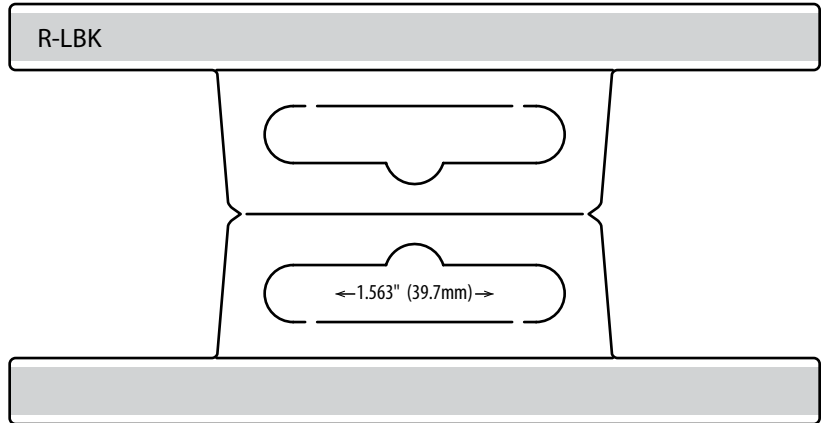

R-LBK

	Imperial	Metric
Gauge:	10 mil	254 μ
Dimensions (W x H):	4.219 x 2.188in	107.2 x 55.6mm
Format:	1.5M / roll	
Package:	6 x 15.5in roll	15.2 x 39.4cm
Master Carton Quantity:	4.5M (3 rolls)	
Master Carton Weight:	30lb	13.6kg
Recommended Product Display Weight:	14oz	397g

M = 1,000