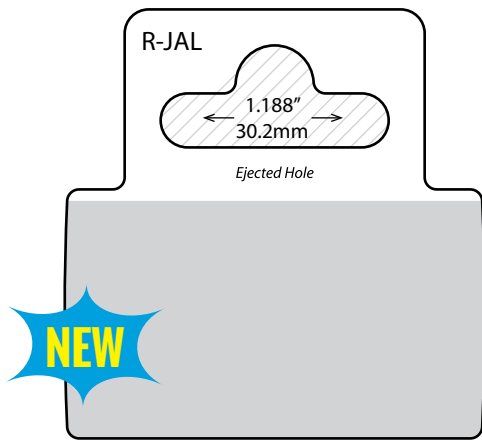

NEW

R-JAB

	Imperial	Metric
Gauge:	20 mil	508 μ
Dimensions (W x H):	2.188 x 1.563in	55.6 x 39.7mm
Format:	2M / roll	
Package:	6 x 15.5in roll	15.2 x 39.4cm
Master Carton Quantity:	10M (5 rolls)	
Master Carton Weight:	34lb	15.5kg
Recommended Product Display Weight:	12oz	340g

R-JAG

	Imperial	Metric
Gauge:	20 mil	508 μ
Dimensions (W x H):	2.188 x 1.375in	55.6 x 35mm
Format:	2M / roll	
Package:	6 x 15.5in roll	15.2 x 39.4cm
Master Carton Quantity:	8M (4 rolls)	
Master Carton Weight:	24lb	10.9kg
Recommended Product Display Weight:	12oz	340g

R-JAL

	Imperial	Metric
Gauge:	20 mil	508 μ
Dimensions (W x H):	2.188 x 2.234in	55.6 x 56.7mm
Format:	2M / roll	
Package:	6 x 15.5in roll	15.2 x 39.4cm
Master Carton Quantity:	6M (3 rolls)	
Master Carton Weight:	34lb	15.5kg
Recommended Product Display Weight:	16oz	440g