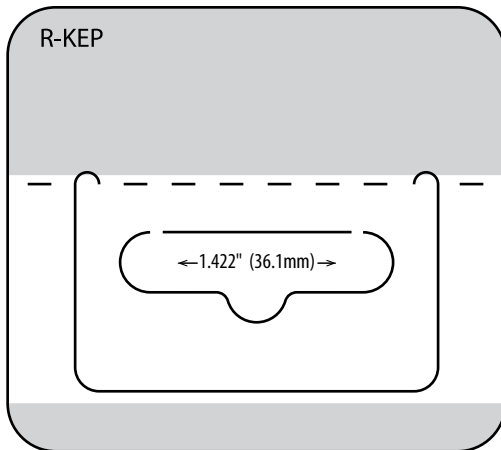

R-5115

	Imperial	Metric
Gauge:	15 mil	381 μ
Dimensions (W x H):	2.938 x 1.5in	74.6 x 38.1mm
Format:	3.5M / roll	
Package:	6 x 15.5in roll	15.2 x 39.4cm
Master Carton Quantity:	7M (2 rolls)	
Master Carton Weight:	29lb	13.2kg
Recommended Product Display Weight:	18oz	509g

R-58

	Imperial	Metric
Gauge:	10 mil	254 μ
Dimensions (W x H):	1.875 x 1.906in	47.6 x 48.4mm
Format:	3.5M / roll	
Package:	6 x 15.5in roll	15.2 x 39.4cm
Master Carton Quantity:	14M (4 rolls)	
Master Carton Weight:	36lb	16.4kg
Recommended Product Display Weight:	9oz	255g

R-KSV

	Imperial	Metric
Gauge:	15 mil	381 μ
Dimensions (W x H):	2.375 x 1.375in	60.3 x 34.9mm
Format:	2M / roll	
Package:	6 x 15.5in roll	15.2 x 39.4cm
Master Carton Quantity:	10M (5 rolls)	
Master Carton Weight:	34lb	15.5kg
Recommended Product Display Weight:	11oz	312g

Security Hang Tabs

HANGS AND SEALS PACKAGE
FOLD DOWN FOR SHIPPING
FOLD UP FOR HANGING

Security Hang Tabs

R-KEP

	Imperial	Metric
Gauge:	20 mil	508 μ
Dimensions (W x H):	2.594 x 2.313in	65.9 x 58.7mm
Format:	1.5M / roll	
Package:	6 x 15.5in roll	15.2 x 39.4cm
Master Carton Quantity:	3M (2 rolls)	
Master Carton Weight:	25lb	11.4kg
Recommended Product Display Weight:	20oz	567g