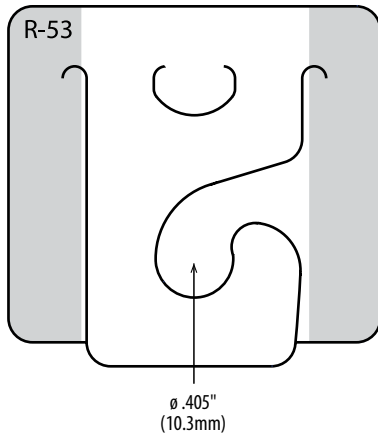

R-UCD

	Imperial	Metric
Gauge:	10 mil*	254 μ *
Dimensions (W x H):	0.688 x 1.625in	17.5 x 41.3mm
Format:	9.5M / roll	
Package:	6 x 15.5in roll	15.2 x 39.4cm
Master Carton Quantity:	38M (4 rolls)	
Master Carton Weight:	43lb	19.5kg
	*Available in different thicknesses	

More Durable
Than Wafer Seals

Additional
Styles pg. 43

M = 1,000

Hook Fold-Up

LIE FLAT FOR SHIPPING
FOLD UP FOR HANGING

Hook Fold-Up Hang Tabs

R-52

	Imperial	Metric
Gauge:	15 mil	381 μ
Dimensions (W x H):	1.375 x 1.375in	34.9 x 34.9mm
Format:	4M / roll	
Package:	6 x 15.5in roll	15.2 x 39.4cm
Master Carton Quantity:	20M (5 rolls)	
Master Carton Weight:	37lb	16.8kg
Recommended Product Display Weight:	6oz	170g

R-53

	Imperial	Metric
Gauge:	20 mil	508 μ
Dimensions (W x H):	1.938 x 1.875in	49.2 x 47.6mm
Format:	2.5M / roll	
Package:	6 x 15.5in roll	15.2 x 39.4cm
Master Carton Quantity:	7.5M (3 rolls)	
Master Carton Weight:	34lb	15.5kg
Recommended Product Display Weight:	11oz	311g

R-56

	Imperial	Metric
Gauge:	20 mil	508 μ
Dimensions (W x H):	1.75 x 2.312in	44.5 x 58.1mm
Format:	2.5M / roll	
Package:	6 x 15.5in roll	15.2 x 39.4cm
Master Carton Quantity:	7.5M (3 rolls)	
Master Carton Weight:	36lb	16.3kg
Recommended Product Display Weight:	11oz	311g