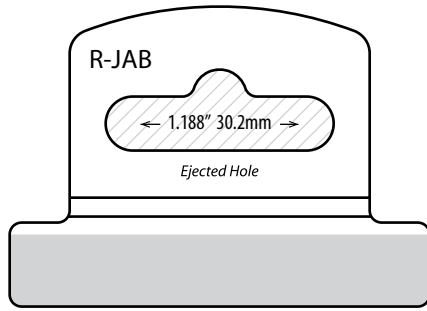

NEW

R-JAB

	Imperial	Metric
Gauge:	20 mil	508 μ
Dimensions (W x H):	2.188 x 1.563in	55.6 x 39.7mm
Format:	2M / roll	
Package:	6 x 15.5in roll	15.2 x 39.4cm
Master Carton Quantity:	10M (5 rolls)	
Master Carton Weight:	34lb	15.5kg
Recommended Product Display Weight:	12oz	340g

R-JAG

	Imperial	Metric
Gauge:	20 mil	508 μ
Dimensions (W x H):	2.188 x 1.375in	55.6 x 35mm
Format:	2M / roll	
Package:	6 x 15.5in roll	15.2 x 39.4cm
Master Carton Quantity:	8M (4 rolls)	
Master Carton Weight:	24lb	10.9kg
Recommended Product Display Weight:	12oz	340g

R-JAL

	Imperial	Metric
Gauge:	20 mil	508 μ
Dimensions (W x H):	2.188 x 2.234in	55.6 x 56.7mm
Format:	2M / roll	
Package:	6 x 15.5in roll	15.2 x 39.4cm
Master Carton Quantity:	6M (3 rolls)	
Master Carton Weight:	34lb	15.5kg
Recommended Product Display Weight:	16oz	440g