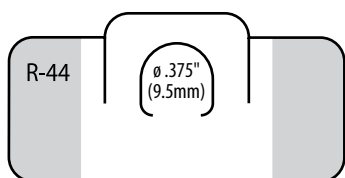

R-58

	Imperial	Metric
Gauge:	10 mil	254 μ
Dimensions (W x H):	1.875 x 1.906in	47.6 x 48.4mm
Format:	3.5M / roll	
Package:	6 x 15.5in roll	15.2 x 39.4cm
Master Carton Quantity:	14M (4 rolls)	
Master Carton Weight:	36lb	16.4kg
Recommended Product Display Weight:	9oz	255g

Economy Roll

C-51E

	Imperial	Metric
Gauge:	10 mil	254 μ
Dimensions (W x H):	2.5 x 1.5in	63.5 x 38.1mm
Format:	15M / economy roll	
Package:	6 x 15.5in roll	15.2 x 39.4cm
Master Carton Quantity:	15M (1 roll)	
Master Carton Weight:	40lb	18.4kg
Recommended Product Display Weight:	10oz	283g

R-KHF

	Imperial	Metric
Gauge:	10 mil	254 μ
Dimensions (W x H):	2 x 2.625in	50.8 x 66.7mm
Format:	3.5M / roll	
Package:	6 x 15.5in roll	15.2 x 39.4cm
Master Carton Quantity:	10.5M (3 roll)	
Master Carton Weight:	42lb	19.1kg
Recommended Product Display Weight:	13oz	368g

M = 1,000

Interior & Hang

DURABLE HANGING DISPLAY

Interior & Center-Hang Hang Tabs

R-44

	Imperial	Metric
Gauge:	5 mil	127 μ
Dimensions (W x H):	1.75 x 0.875in	44.5 x 22.2mm
Format:	6.5M / roll	
Package:	3 x 12in roll	7.6 x 30.5cm
Master Carton Quantity:	39M (6 rolls)	
Master Carton Weight:	33lb	15kg
Recommended Product Display Weight:	6oz	170g