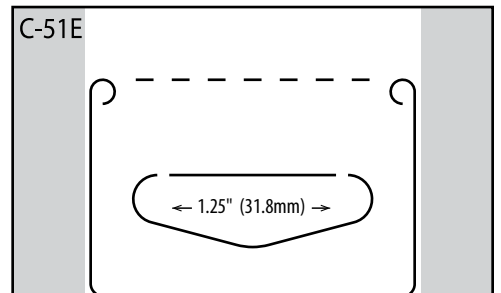

R-5115

	Imperial	Metric
Gauge:	15 mil	381 μ
Dimensions (W x H):	2.938 x 1.5in	74.6 x 38.1mm
Format:	3.5M / roll	
Package:	6 x 15.5in roll	15.2 x 39.4cm
Master Carton Quantity:	7M (2 rolls)	
Master Carton Weight:	29lb	13.2kg
Recommended Product Display Weight:	18oz	509g

R-58

	Imperial	Metric
Gauge:	10 mil	254 μ
Dimensions (W x H):	1.875 x 1.906in	47.6 x 48.4mm
Format:	3.5M / roll	
Package:	6 x 15.5in roll	15.2 x 39.4cm
Master Carton Quantity:	14M (4 rolls)	
Master Carton Weight:	36lb	16.4kg
Recommended Product Display Weight:	9oz	255g

M = 1,000

Fold-Up Hang Tabs

LIE FLAT FOR SHIPPING
FOLD UP FOR HANGING

Slot Fold-Up Hang Tabs

R-KBX

	Imperial	Metric
Gauge:	7.5 mil	190 μ
Dimensions (W x H):	1.5 x 2in	38.1 x 50.8mm
Format:	6M / roll	
Package:	6 x 15.5in roll	15.2 x 39.4cm
Master Carton Quantity:	18M (3 rolls)	
Master Carton Weight:	34lb	15.5kg
Recommended Product Display Weight:	9oz	255g

Economy Roll

C-51E

	Imperial	Metric
Gauge:	10 mil	254 μ
Dimensions (W x H):	2.5 x 1.5in	63.5 x 38.1mm
Format:	15M / economy roll	
Package:	6 x 15.5in roll	15.2 x 39.4cm
Master Carton Quantity:	15M (1 roll)	
Master Carton Weight:	40lb	18.4kg
Recommended Product Display Weight:	10oz	283g