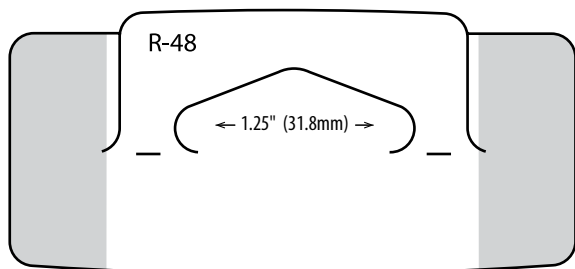

R-58

	Imperial	Metric
Gauge:	10 mil	254 μ
Dimensions (W x H):	1.875 x 1.906in	47.6 x 48.4mm
Format:	3.5M / roll	
Package:	6 x 15.5in roll	15.2 x 39.4cm
Master Carton Quantity:	14M (4 rolls)	
Master Carton Weight:	36lb	16.4kg
Recommended Product Display Weight:	9oz	255g

Economy Roll

C-51E

	Imperial	Metric
Gauge:	10 mil	254 μ
Dimensions (W x H):	2.5 x 1.5in	63.5 x 38.1mm
Format:	15M / economy roll	
Package:	6 x 15.5in roll	15.2 x 39.4cm
Master Carton Quantity:	15M (1 roll)	
Master Carton Weight:	40lb	18.4kg
Recommended Product Display Weight:	10oz	283g

R-KHF

	Imperial	Metric
Gauge:	10 mil	254 μ
Dimensions (W x H):	2 x 2.625in	50.8 x 66.7mm
Format:	3.5M / roll	
Package:	6 x 15.5in roll	15.2 x 39.4cm
Master Carton Quantity:	10.5M (3 roll)	
Master Carton Weight:	42lb	19.1kg
Recommended Product Display Weight:	13oz	368g

M = 1,000

Interior & Hang

DURABLE HANGING DISPLAY

Interior & Center-Hang Hang Tabs

R-44

	Imperial	Metric
Gauge:	5 mil	127 μ
Dimensions (W x H):	1.75 x 0.875in	44.5 x 22.2mm
Format:	6.5M / roll	
Package:	3 x 12in roll	7.6 x 30.5cm
Master Carton Quantity:	39M (6 rolls)	
Master Carton Weight:	33lb	15kg
Recommended Product Display Weight:	6oz	170g