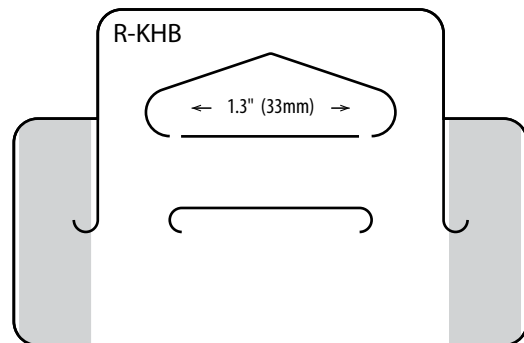

R-58

	Imperial	Metric
Gauge:	10 mil	254 μ
Dimensions (W x H):	1.875 x 1.906in	47.6 x 48.4mm
Format:	3.5M / roll	
Package:	6 x 15.5in roll	15.2 x 39.4cm
Master Carton Quantity:	14M (4 rolls)	
Master Carton Weight:	36lb	16.4kg
Recommended Product Display Weight:	9oz	255g

R-48

	Imperial	Metric
Gauge:	15 mil	381 μ
Dimensions (W x H):	2.938 x 1.375in	74.9 x 34.9mm
Format:	4M / roll	
Package:	6 x 15.5in roll	15.2 x 39.4cm
Master Carton Quantity:	8M (2 rolls)	
Master Carton Weight:	31lb	14.1kg
Recommended Product Display Weight:	11oz	311g

M = 1,000

Center-Hang Tabs

USED INSIDE OR ON TOP OF BOX

Doubles hang performance when used inside the box.

Interior & Center-Hang Hang Tabs

R-49

	Imperial	Metric
Gauge:	15 mil	381 μ
Dimensions (W x H):	3.625 x 1.75in	92.1 x 44.5mm
Format:	3M / roll	
Package:	6 x 15.5in roll	15.2 x 39.4cm
Master Carton Quantity:	6M (2 rolls)	
Master Carton Weight:	36lb	16.4kg
Recommended Product Display Weight:	14oz	397g

R-KHB

	Imperial	Metric
Gauge:	20 mil	508 μ
Dimensions (W x H):	2.677 x 1.75in	68 x 44.5mm
Format:	2.5M / roll	
Package:	6 x 15.5in roll	15.2 x 39.4cm
Master Carton Quantity:	7.5M (3 rolls)	
Master Carton Weight:	41lb	18.6kg
Recommended Product Display Weight:	12oz	340g