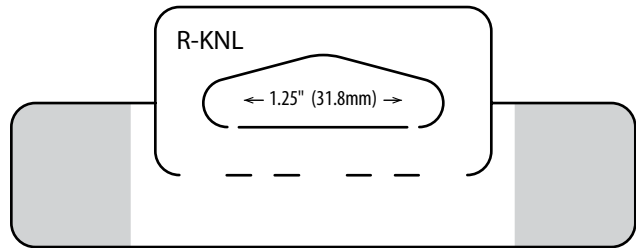

R-KNL

	Imperial	Metric
Gauge:	10 mil	254 μ
Dimensions (W x H):	3.25 x 1.25in	82.6 x 31.8mm
Format:	5M / roll	
Package:	6 x 15.5in roll	15.2 x 39.4cm
Master Carton Quantity:	10M (2 rolls)	
Master Carton Weight:	26lb	11.8kg
Recommended Product Display Weight:	9oz	255g