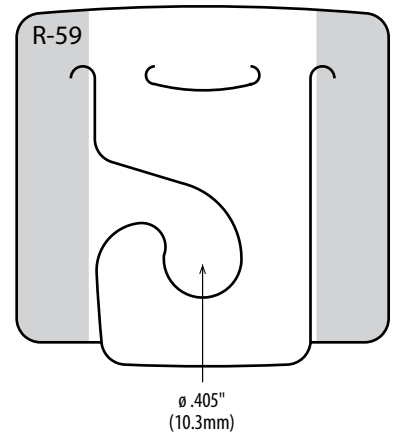

R-UCD

	Imperial	Metric
Gauge:	10 mil*	254 μ *
Dimensions (W x H):	0.688 x 1.625in	17.5 x 41.3mm
Format:	9.5M / roll	
Package:	6 x 15.5in roll	15.2 x 39.4cm
Master Carton Quantity:	38M (4 rolls)	
Master Carton Weight:	43lb	19.5kg
	*Available in different thicknesses	

More Durable
Than Wafer Seals

Additional
Styles pg. 43

M = 1,000

Hook Fold-Up

LIE FLAT FOR SHIPPING
FOLD UP FOR HANGING

Hook Fold-Up Hang Tabs

R-52

	Imperial	Metric
Gauge:	15 mil	381 μ
Dimensions (W x H):	1.375 x 1.375in	34.9 x 34.9mm
Format:	4M / roll	
Package:	6 x 15.5in roll	15.2 x 39.4cm
Master Carton Quantity:	20M (5 rolls)	
Master Carton Weight:	37lb	16.8kg
Recommended Product Display Weight:	6oz	170g

R-53

	Imperial	Metric
Gauge:	20 mil	508 μ
Dimensions (W x H):	1.938 x 1.875in	49.2 x 47.6mm
Format:	2.5M / roll	
Package:	6 x 15.5in roll	15.2 x 39.4cm
Master Carton Quantity:	7.5M (3 rolls)	
Master Carton Weight:	34lb	15.5kg
Recommended Product Display Weight:	11oz	311g

R-56

	Imperial	Metric
Gauge:	20 mil	508 μ
Dimensions (W x H):	1.75 x 2.312in	44.5 x 58.1mm
Format:	2.5M / roll	
Package:	6 x 15.5in roll	15.2 x 39.4cm
Master Carton Quantity:	7.5M (3 rolls)	
Master Carton Weight:	36lb	16.3kg
Recommended Product Display Weight:	11oz	311g