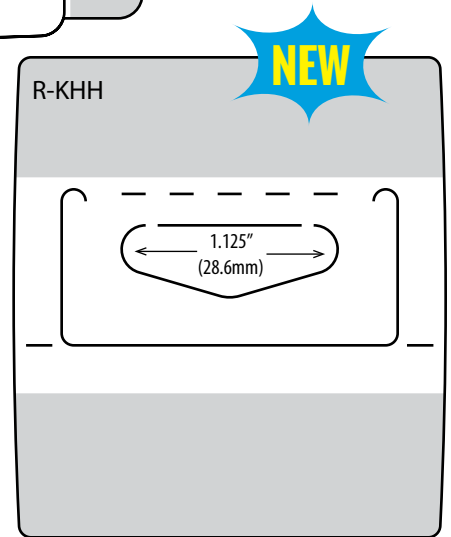

R-KGV

	Imperial	Metric
Gauge:	15 mil	381 μ
Dimensions (W x H):	2.531 x 1.819in	64.3 x 46.2mm
Format:	2.5M / roll	
Package:	6 x 15.5in roll	15.2 x 39.4cm
Master Carton Quantity:	7.5M (3 rolls)	
Master Carton Weight:	34lb	15.4kg
Recommended Product Display Weight:	12oz	340g

R-KHH

	Imperial	Metric
Gauge:	20 mil	508 μ
Dimensions (W x H):	2.25 x 2.5in	57.2 x 63.5mm
Format:	2M / roll	
Package:	6 x 15.5in roll	15.2 x 39.4cm
Master Carton Quantity:	6M (3 rolls)	
Master Carton Weight:	45lb	20.4kg
Recommended Product Display Weight:	16oz	454g

C-HBK

	Imperial	Metric
Gauge:	20 mil	508 μ
Dimensions (W x H):	1.75 x 2.313in	44.5 x 58.8mm
Format:	7.5M / economy roll	
Package:	6 x 15.5in roll	15.2 x 39.4cm
Master Carton Quantity:	7.5M (1 roll)	
Master Carton Weight:	30lb	13.6kg
Recommended Product Display Weight:	11oz	311g

C-KFF

	Imperial	Metric
Gauge:	15 mil	381 μ
Dimensions (W x H):	3 x 2.25in	76.2 x 57.2mm
Format:	10M / economy roll	
Package:	6 x 15.5in roll	15.2 x 39.4cm
Master Carton Quantity:	10M	
Master Carton Weight:	50lb	22.8kg
Recommended Product Display Weight:	20oz	567g

R-UCD

	Imperial	Metric
Gauge:	10 mil*	254 μ*
Dimensions (W x H):	0.688 x 1.625in	17.5 x 41.3mm
Format:	9.5M / roll	
Package:	6 x 15.5in roll	15.2 x 39.4cm
Master Carton Quantity:	38M (4 rolls)	
Master Carton Weight:	43lb	19.5kg
	*Available in different thicknesses	

More Durable
Than Wafer Seals

Additional
Styles pg. 43

M = 1,000