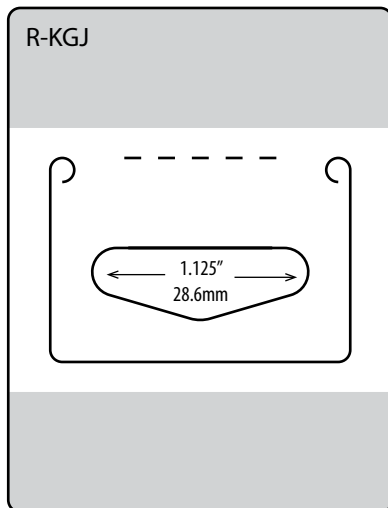

M = 1,000

R-KNL

	Imperial	Metric
Gauge:	10 mil	254 μ
Dimensions (W x H):	3.25 x 1.25in	82.6 x 31.8mm
Format:	5M / roll	
Package:	6 x 15.5in roll	15.2 x 39.4cm
Master Carton Quantity:	10M (2 rolls)	
Master Carton Weight:	26lb	11.8kg
Recommended Product Display Weight:	9oz	255g

R-KFV

	Imperial	Metric
Gauge:	10 mil	254 μ
Dimensions (W x H):	2.604 x 1.25in	66.2 x 31.8mm
Format:	5.5M / roll	
Package:	6 x 15.5in roll	15.2 x 39.4cm
Master Carton Quantity:	16.5M (3 rolls)	
Master Carton Weight:	35lb	15.9kg
Recommended Product Display Weight:	6oz	170g

R-KSV

	Imperial	Metric
Gauge:	15 mil	381 μ
Dimensions (W x H):	2.375 x 1.375in	60.3 x 34.9mm
Format:	2M / roll	
Package:	6 x 15.5in roll	15.2 x 39.4cm
Master Carton Quantity:	10M (5 rolls)	
Master Carton Weight:	34lb	15.5kg
Recommended Product Display Weight:	11oz	312g

Security Hang Tabs

HANGS AND SEALS PACKAGE
FOLD DOWN FOR SHIPPING
FOLD UP FOR HANGING

Security Hang Tabs

R-KEP

	Imperial	Metric
Gauge:	20 mil	508 μ
Dimensions (W x H):	2.594 x 2.313in	65.9 x 58.7mm
Format:	1.5M / roll	
Package:	6 x 15.5in roll	15.2 x 39.4cm
Master Carton Quantity:	3M (2 rolls)	
Master Carton Weight:	25lb	11.4kg
Recommended Product Display Weight:	20oz	567g