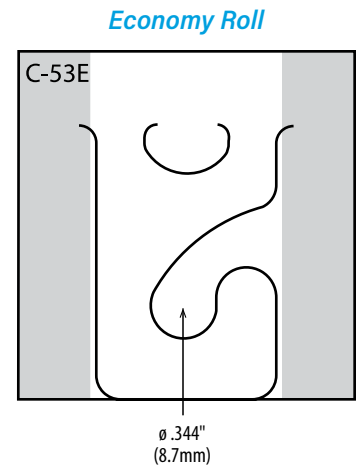

R-56

	Imperial	Metric
Gauge:	20 mil	508 μ
Dimensions (W x H):	1.75 x 2.312in	44.5 x 58.1mm
Format:	2.5M / roll	
Package:	6 x 15.5in roll	15.2 x 39.4cm
Master Carton Quantity:	7.5M (3 rolls)	
Master Carton Weight:	36lb	16.3kg
Recommended Product Display Weight:	11oz	311g

R-59

	Imperial	Metric
Gauge:	20 mil	508 μ
Dimensions (W x H):	1.938 x 1.875in	49.2 x 47.6mm
Format:	2M / roll	
Package:	6 x 15.5in roll	15.2 x 39.4cm
Master Carton Quantity:	8M (4 rolls)	
Master Carton Weight:	37lb	16.8kg
Recommended Product Display Weight:	11oz	311g

M = 1,000

Hang Tabs

Hook Fold-Up Hang Tabs

R-HBY

	Imperial	Metric
Gauge:	25 mil	635 μ
Dimensions (W x H):	3.281 x 1.797in	83.3 x 45.6mm
Format:	2M / roll	
Package:	6 x 15.5in roll	15.2 x 39.4cm
Master Carton Quantity:	4M (2 rolls)	
Master Carton Weight:	32lb	14.5kg
Recommended Product Display Weight:	14oz	397g