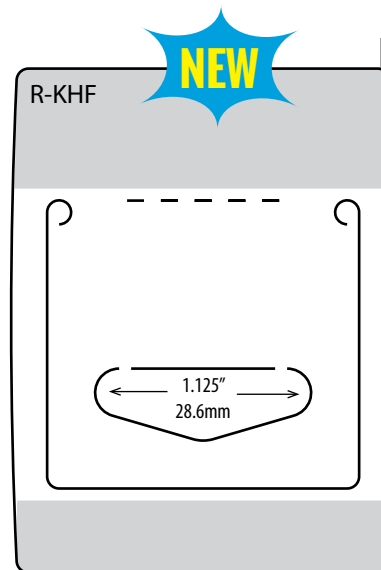

R-5115

	Imperial	Metric
Gauge:	15 mil	381 μ
Dimensions (W x H):	2.938 x 1.5in	74.6 x 38.1mm
Format:	3.5M / roll	
Package:	6 x 15.5in roll	15.2 x 39.4cm
Master Carton Quantity:	7M (2 rolls)	
Master Carton Weight:	29lb	13.2kg
Recommended Product Display Weight:	18oz	509g

R-58

	Imperial	Metric
Gauge:	10 mil	254 μ
Dimensions (W x H):	1.875 x 1.906in	47.6 x 48.4mm
Format:	3.5M / roll	
Package:	6 x 15.5in roll	15.2 x 39.4cm
Master Carton Quantity:	14M (4 rolls)	
Master Carton Weight:	36lb	16.4kg
Recommended Product Display Weight:	9oz	255g

M = 1,000

Fold-Up Hang Tabs

LIE FLAT FOR SHIPPING
FOLD UP FOR HANGING

Slot Fold-Up Hang Tabs

R-KBX

	Imperial	Metric
Gauge:	7.5 mil	190 μ
Dimensions (W x H):	1.5 x 2in	38.1 x 50.8mm
Format:	6M / roll	
Package:	6 x 15.5in roll	15.2 x 39.4cm
Master Carton Quantity:	18M (3 rolls)	
Master Carton Weight:	34lb	15.5kg
Recommended Product Display Weight:	9oz	255g

Economy Roll

C-51E

	Imperial	Metric
Gauge:	10 mil	254 μ
Dimensions (W x H):	2.5 x 1.5in	63.5 x 38.1mm
Format:	15M / economy roll	
Package:	6 x 15.5in roll	15.2 x 39.4cm
Master Carton Quantity:	15M (1 roll)	
Master Carton Weight:	40lb	18.4kg
Recommended Product Display Weight:	10oz	283g