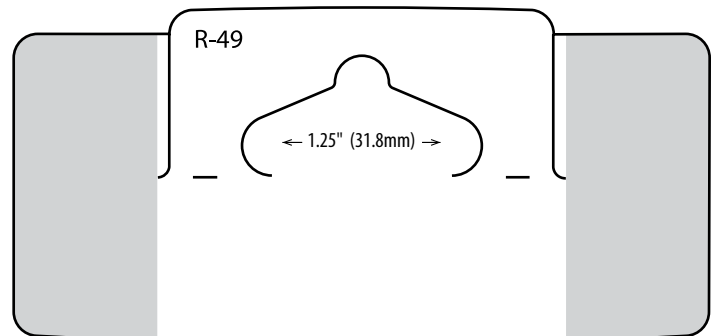

R-5115

	Imperial	Metric
Gauge:	15 mil	381 μ
Dimensions (W x H):	2.938 x 1.5in	74.6 x 38.1mm
Format:	3.5M / roll	
Package:	6 x 15.5in roll	15.2 x 39.4cm
Master Carton Quantity:	7M (2 rolls)	
Master Carton Weight:	29lb	13.2kg
Recommended Product Display Weight:	18oz	509g

R-58

	Imperial	Metric
Gauge:	10 mil	254 μ
Dimensions (W x H):	1.875 x 1.906in	47.6 x 48.4mm
Format:	3.5M / roll	
Package:	6 x 15.5in roll	15.2 x 39.4cm
Master Carton Quantity:	14M (4 rolls)	
Master Carton Weight:	36lb	16.4kg
Recommended Product Display Weight:	9oz	255g

M = 1,000

Center-Hang Tabs

USED INSIDE OR ON TOP OF BOX

Doubles hang performance when used inside the box.

Interior & Center-Hang Hang Tabs

R-49

	Imperial	Metric
Gauge:	15 mil	381 μ
Dimensions (W x H):	3.625 x 1.75in	92.1 x 44.5mm
Format:	3M / roll	
Package:	6 x 15.5in roll	15.2 x 39.4cm
Master Carton Quantity:	6M (2 rolls)	
Master Carton Weight:	36lb	16.4kg
Recommended Product Display Weight:	14oz	397g

R-KHB

	Imperial	Metric
Gauge:	20 mil	508 μ
Dimensions (W x H):	2.677 x 1.75in	68 x 44.5mm
Format:	2.5M / roll	
Package:	6 x 15.5in roll	15.2 x 39.4cm
Master Carton Quantity:	7.5M (3 rolls)	
Master Carton Weight:	41lb	18.6kg
Recommended Product Display Weight:	12oz	340g