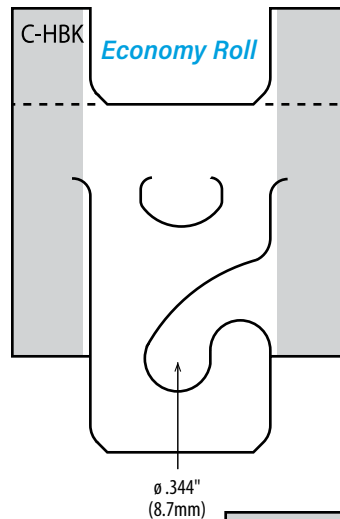

C-HBK

	Imperial	Metric
Gauge:	20 mil	508 μ
Dimensions (W x H):	1.75 x 2.313in	44.5 x 58.8mm
Format:	7.5M / economy roll	
Package:	6 x 15.5in roll	15.2 x 39.4cm
Master Carton Quantity:	7.5M (1 roll)	
Master Carton Weight:	30lb	13.6kg
Recommended Product Display Weight:	11oz	311g