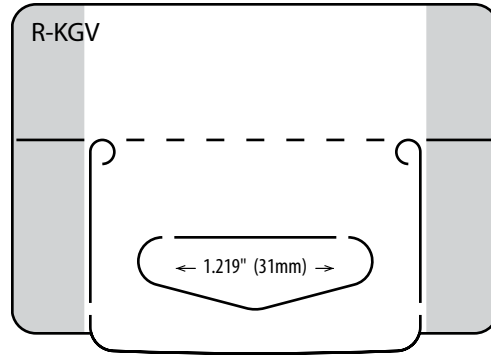

R-58

	Imperial	Metric
Gauge:	10 mil	254 μ
Dimensions (W x H):	1.875 x 1.906in	47.6 x 48.4mm
Format:	3.5M / roll	
Package:	6 x 15.5in roll	15.2 x 39.4cm
Master Carton Quantity:	14M (4 rolls)	
Master Carton Weight:	36lb	16.4kg
Recommended Product Display Weight:	9oz	255g

Security Hang Tabs

HANGS AND SEALS PACKAGE
FOLD DOWN FOR SHIPPING
FOLD UP FOR HANGING

Security Hang Tabs

R-KEP

	Imperial	Metric
Gauge:	20 mil	508 μ
Dimensions (W x H):	2.594 x 2.313in	65.9 x 58.7mm
Format:	1.5M / roll	
Package:	6 x 15.5in roll	15.2 x 39.4cm
Master Carton Quantity:	3M (2 rolls)	
Master Carton Weight:	25lb	11.4kg
Recommended Product Display Weight:	20oz	567g

R-KGJ

	Imperial	Metric
Gauge:	10 mil	254 μ
Dimensions (W x H):	2 x 2.625in	50.9 x 66.7mm
Format:	4M / roll	
Package:	6 x 15.5in roll	15.2 x 39.4cm
Master Carton Quantity:	12M (3 rolls)	
Master Carton Weight:	46lb	20.9kg
Recommended Product Display Weight:	12oz	340g

M = 1,000

R-KGV

	Imperial	Metric
Gauge:	15 mil	381 μ
Dimensions (W x H):	2.531 x 1.819in	64.3 x 46.2mm
Format:	2.5M / roll	
Package:	6 x 15.5in roll	15.2 x 39.4cm
Master Carton Quantity:	7.5M (3 rolls)	
Master Carton Weight:	34lb	15.4kg
Recommended Product Display Weight:	12oz	340g