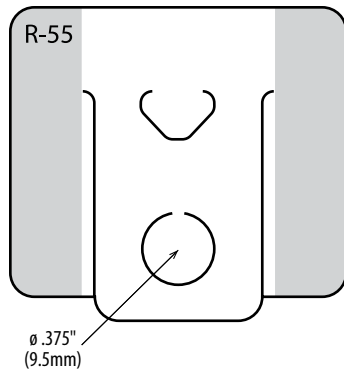

M = 1,000

Hang Tabs

Hook Fold-Up Hang Tabs

R-HBY

	Imperial	Metric
Gauge:	25 mil	635 μ
Dimensions (W x H):	3.281 x 1.797in	83.3 x 45.6mm
Format:	2M / roll	
Package:	6 x 15.5in roll	15.2 x 39.4cm
Master Carton Quantity:	4M (2 rolls)	
Master Carton Weight:	32lb	14.5kg
Recommended Product Display Weight:	14oz	397g

C-52E

	Imperial	Metric
Gauge:	15 mil	381 μ
Dimensions (W x H):	1.375 x 1.375in	34.9 x 34.9mm
Format:	20M / economy roll	
Package:	6 x 15.5in roll	15.2 x 39.4cm
Master Carton Quantity:	20M (1 roll)	
Master Carton Weight:	37lb	16.8kg
Recommended Product Display Weight:	6oz	170g

C-53E

	Imperial	Metric
Gauge:	20 mil	508 μ
Dimensions (W x H):	1.75 x 1.813in	44.5 x 46mm
Format:	8M / economy roll	
Package:	6 x 15.5in roll	15.2 x 39.4cm
Master Carton Quantity:	8M (1 roll)	
Master Carton Weight:	33lb	15kg
Recommended Product Display Weight:	11oz	311g

M = 1,000

Round Hole Fold-Up Hang Tabs

FOLD DOWN FOR SHIPPING
FOLD UP FOR HANGING

Round Hole Fold-Up Hang Tabs

R-54	Imperial	Metric
Gauge:	10 mil	254 μ
Dimensions (W x H):	1.562 x 1.25in	39.7 x 31.8mm
Format:	5.5M / roll	
Package:	6 x 15.5in roll	15.2 x 39.4cm
Master Carton Quantity:	22M (4 rolls)	
Master Carton Weight:	32lb	14.5kg
Recommended Product Display Weight:	12oz	340g