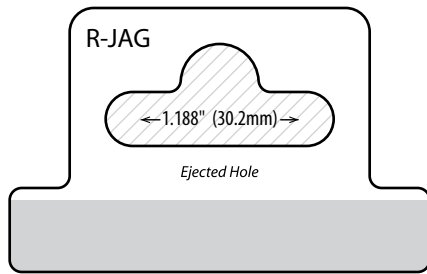

NEW

R-JAB

	Imperial	Metric
Gauge:	20 mil	508 μ
Dimensions (W x H):	2.188 x 1.563in	55.6 x 39.7mm
Format:	2M / roll	
Package:	6 x 15.5in roll	15.2 x 39.4cm
Master Carton Quantity:	10M (5 rolls)	
Master Carton Weight:	34lb	15.5kg
Recommended Product Display Weight:	12oz	340g

R-JAG

	Imperial	Metric
Gauge:	20 mil	508 μ
Dimensions (W x H):	2.188 x 1.375in	55.6 x 35mm
Format:	2M / roll	
Package:	6 x 15.5in roll	15.2 x 39.4cm
Master Carton Quantity:	8M (4 rolls)	
Master Carton Weight:	24lb	10.9kg
Recommended Product Display Weight:	12oz	340g

R-JAL

	Imperial	Metric
Gauge:	20 mil	508 μ
Dimensions (W x H):	2.188 x 2.234in	55.6 x 56.7mm
Format:	2M / roll	
Package:	6 x 15.5in roll	15.2 x 39.4cm
Master Carton Quantity:	6M (3 rolls)	
Master Carton Weight:	34lb	15.5kg
Recommended Product Display Weight:	16oz	440g