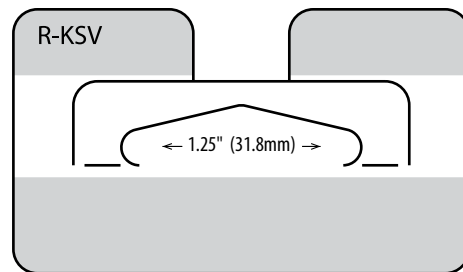

R-KSV

	Imperial	Metric
Gauge:	15 mil	381 μ
Dimensions (W x H):	2.375 x 1.375in	60.3 x 34.9mm
Format:	2M / roll	
Package:	6 x 15.5in roll	15.2 x 39.4cm
Master Carton Quantity:	10M (5 rolls)	
Master Carton Weight:	34lb	15.5kg
Recommended Product Display Weight:	11oz	312g