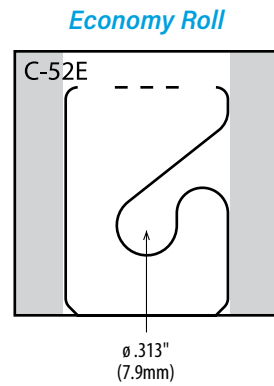

R-56

	Imperial	Metric
Gauge:	20 mil	508 μ
Dimensions (W x H):	1.75 x 2.312in	44.5 x 58.1mm
Format:	2.5M / roll	
Package:	6 x 15.5in roll	15.2 x 39.4cm
Master Carton Quantity:	7.5M (3 rolls)	
Master Carton Weight:	36lb	16.3kg
Recommended Product Display Weight:	11oz	311g

R-59

	Imperial	Metric
Gauge:	20 mil	508 μ
Dimensions (W x H):	1.938 x 1.875in	49.2 x 47.6mm
Format:	2M / roll	
Package:	6 x 15.5in roll	15.2 x 39.4cm
Master Carton Quantity:	8M (4 rolls)	
Master Carton Weight:	37lb	16.8kg
Recommended Product Display Weight:	11oz	311g

M = 1,000

Hang Tabs

Hook Fold-Up Hang Tabs

R-HBY

	Imperial	Metric
Gauge:	25 mil	635 μ
Dimensions (W x H):	3.281 x 1.797in	83.3 x 45.6mm
Format:	2M / roll	
Package:	6 x 15.5in roll	15.2 x 39.4cm
Master Carton Quantity:	4M (2 rolls)	
Master Carton Weight:	32lb	14.5kg
Recommended Product Display Weight:	14oz	397g