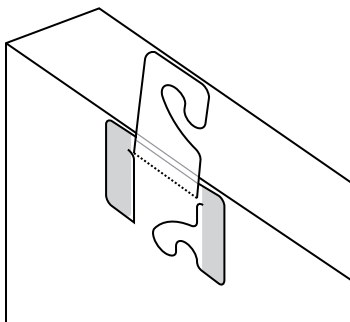

M = 1,000

Hang Tabs

Hook Fold-Up Hang Tabs

R-HBY

	Imperial	Metric
Gauge:	25 mil	635 μ
Dimensions (W x H):	3.281 x 1.797in	83.3 x 45.6mm
Format:	2M / roll	
Package:	6 x 15.5in roll	15.2 x 39.4cm
Master Carton Quantity:	4M (2 rolls)	
Master Carton Weight:	32lb	14.5kg
Recommended Product Display Weight:	14oz	397g