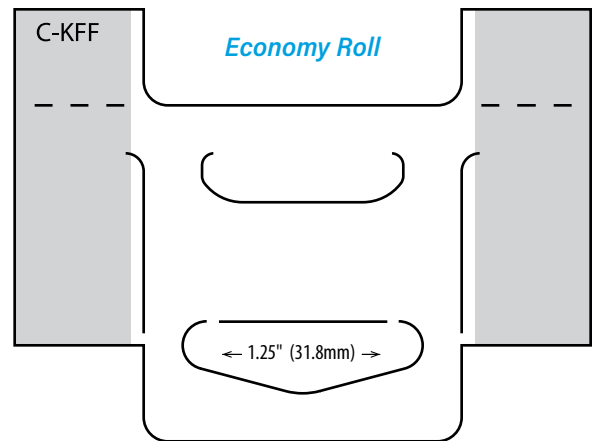

C-KFF

	Imperial	Metric
Gauge:	15 mil	381 μ
Dimensions (W x H):	3 x 2.25in	76.2 x 57.2mm
Format:	10M / economy roll	
Package:	6 x 15.5in roll	15.2 x 39.4cm
Master Carton Quantity:	10M	
Master Carton Weight:	50lb	22.8kg
Recommended Product Display Weight:	20oz	567g