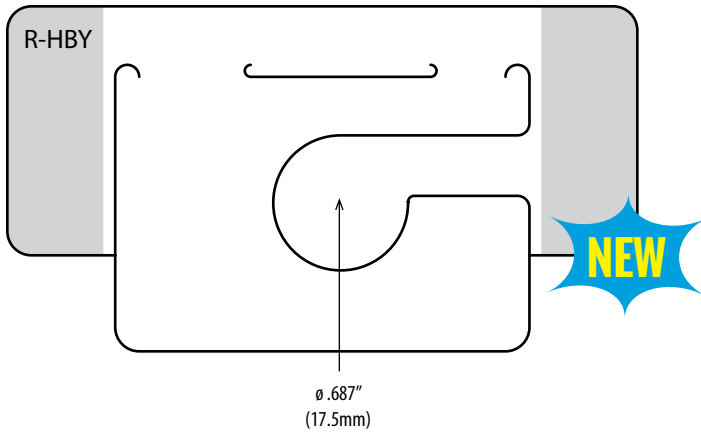

Slot

Slot Fold-Up Hang Tabs

Ejected hole version available. See pg. 37.

R-51 / R-57

	Imperial	Metric
Gauge:	10 mil	254 μ
Dimensions (W x H):	2.5 x 1.5in	64.3 x 38.1mm
Format:	4.5M / roll	
Package:	6 x 15.5in roll	15.2 x 39.4cm
Master Carton Quantity:	13.5M (3 rolls)	
Master Carton Weight:	37lb	16.8kg
Recommended Product Display Weight:	10oz	283g

R-56

	Imperial	Metric
Gauge:	20 mil	508 μ
Dimensions (W x H):	1.75 x 2.312in	44.5 x 58.1mm
Format:	2.5M / roll	
Package:	6 x 15.5in roll	15.2 x 39.4cm
Master Carton Quantity:	7.5M (3 rolls)	
Master Carton Weight:	36lb	16.3kg
Recommended Product Display Weight:	11oz	311g

R-59

	Imperial	Metric
Gauge:	20 mil	508 μ
Dimensions (W x H):	1.938 x 1.875in	49.2 x 47.6mm
Format:	2M / roll	
Package:	6 x 15.5in roll	15.2 x 39.4cm
Master Carton Quantity:	8M (4 rolls)	
Master Carton Weight:	37lb	16.8kg
Recommended Product Display Weight:	11oz	311g

M = 1,000

Hang Tabs

Hook Fold-Up Hang Tabs

R-HBY

	Imperial	Metric
Gauge:	25 mil	635 μ
Dimensions (W x H):	3.281 x 1.797in	83.3 x 45.6mm
Format:	2M / roll	
Package:	6 x 15.5in roll	15.2 x 39.4cm
Master Carton Quantity:	4M (2 rolls)	
Master Carton Weight:	32lb	14.5kg
Recommended Product Display Weight:	14oz	397g