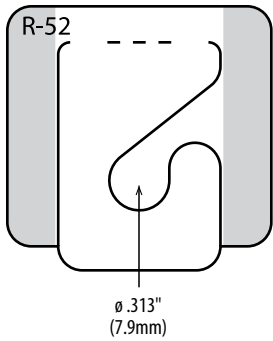

R-UCD

	Imperial	Metric
Gauge:	10 mil*	254 μ *
Dimensions (W x H):	0.688 x 1.625in	17.5 x 41.3mm
Format:	9.5M / roll	
Package:	6 x 15.5in roll	15.2 x 39.4cm
Master Carton Quantity:	38M (4 rolls)	
Master Carton Weight:	43lb	19.5kg
	*Available in different thicknesses	

More Durable
Than Wafer Seals

Additional
Styles pg. 43

M = 1,000

Hook Fold-Up

LIE FLAT FOR SHIPPING
FOLD UP FOR HANGING

Hook Fold-Up Hang Tabs

R-52

	Imperial	Metric
Gauge:	15 mil	381 μ
Dimensions (W x H):	1.375 x 1.375in	34.9 x 34.9mm
Format:	4M / roll	
Package:	6 x 15.5in roll	15.2 x 39.4cm
Master Carton Quantity:	20M (5 rolls)	
Master Carton Weight:	37lb	16.8kg
Recommended Product Display Weight:	6oz	170g

R-53

	Imperial	Metric
Gauge:	20 mil	508 μ
Dimensions (W x H):	1.938 x 1.875in	49.2 x 47.6mm
Format:	2.5M / roll	
Package:	6 x 15.5in roll	15.2 x 39.4cm
Master Carton Quantity:	7.5M (3 rolls)	
Master Carton Weight:	34lb	15.5kg
Recommended Product Display Weight:	11oz	311g

R-56

	Imperial	Metric
Gauge:	20 mil	508 μ
Dimensions (W x H):	1.75 x 2.312in	44.5 x 58.1mm
Format:	2.5M / roll	
Package:	6 x 15.5in roll	15.2 x 39.4cm
Master Carton Quantity:	7.5M (3 rolls)	
Master Carton Weight:	36lb	16.3kg
Recommended Product Display Weight:	11oz	311g