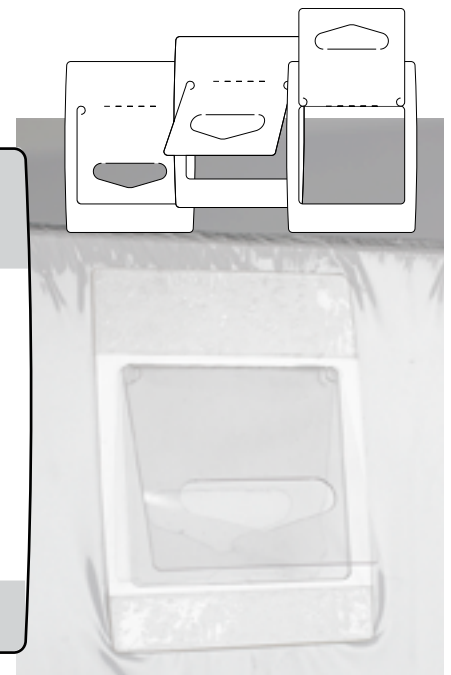

R-5115

	Imperial	Metric
Gauge:	15 mil	381 μ
Dimensions (W x H):	2.938 x 1.5in	74.6 x 38.1mm
Format:	3.5M / roll	
Package:	6 x 15.5in roll	15.2 x 39.4cm
Master Carton Quantity:	7M (2 rolls)	
Master Carton Weight:	29lb	13.2kg
Recommended Product Display Weight:	18oz	509g

R-58

	Imperial	Metric
Gauge:	10 mil	254 μ
Dimensions (W x H):	1.875 x 1.906in	47.6 x 48.4mm
Format:	3.5M / roll	
Package:	6 x 15.5in roll	15.2 x 39.4cm
Master Carton Quantity:	14M (4 rolls)	
Master Carton Weight:	36lb	16.4kg
Recommended Product Display Weight:	9oz	255g

M = 1,000

Fold-Up Hang Tabs

LIE FLAT FOR SHIPPING
FOLD UP FOR HANGING

Slot Fold-Up Hang Tabs

R-KBX

	Imperial	Metric
Gauge:	7.5 mil	190 μ
Dimensions (W x H):	1.5 x 2in	38.1 x 50.8mm
Format:	6M / roll	
Package:	6 x 15.5in roll	15.2 x 39.4cm
Master Carton Quantity:	18M (3 rolls)	
Master Carton Weight:	34lb	15.5kg
Recommended Product Display Weight:	9oz	255g

Economy Roll

C-51E

	Imperial	Metric
Gauge:	10 mil	254 μ
Dimensions (W x H):	2.5 x 1.5in	63.5 x 38.1mm
Format:	15M / economy roll	
Package:	6 x 15.5in roll	15.2 x 39.4cm
Master Carton Quantity:	15M (1 roll)	
Master Carton Weight:	40lb	18.4kg
Recommended Product Display Weight:	10oz	283g