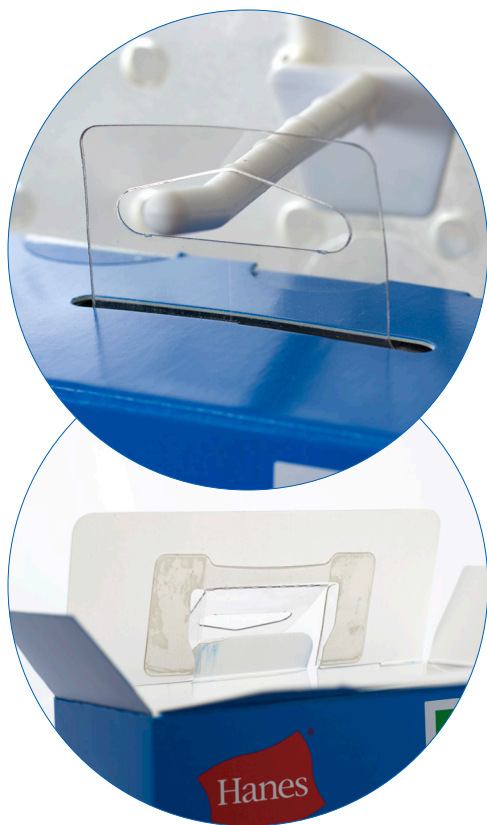

Do-It Corporation Provides Hanes® With A Secure, Attractive Hanging Solution

Do-It's R-5125 Hang Tab securely attaches to the inside of the Hanes product box. The hang hole portion of the clear 20 mil plastic hang tab fits neatly through the die cut slot at the top of the package. The result is a sturdy hanging package that sets Hanes apart from the competition and remains attractive in any retail environment.