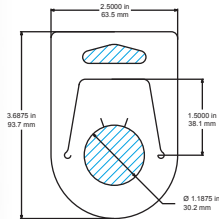

Kong Hangs Out With Do-It Hang Tab

When Kong Company needs to hang its canned Easy Treat dog treat it uses a Do-It JBA Bottle Neck Hang Tab.

Ideal to display various sizes of Kong's flavored spray treat, Do-It's ejected hole hang tab slips over the rim of the can and under the cap.

Kong uses the JBA Hang Tab to hang two sizes of their "Easy Treat" dog treat.