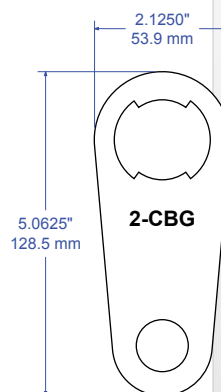

Pomegranate Margarita

INGREDIENTS:

- 1 oz. Lunazul Blanco Tequila
- 1 3/4 oz. PAMA Pomegranate Liqueur
- 1/2 oz. Triple Sec
- 3/4 oz. Fresh Lime Juice

INSTRUCTIONS:

Combine all ingredients except PAMA in a shaker, add ice and shake vigorously. Strain over fresh ice in a large rocks glass. Carefully pour PAMA over top of the drink.