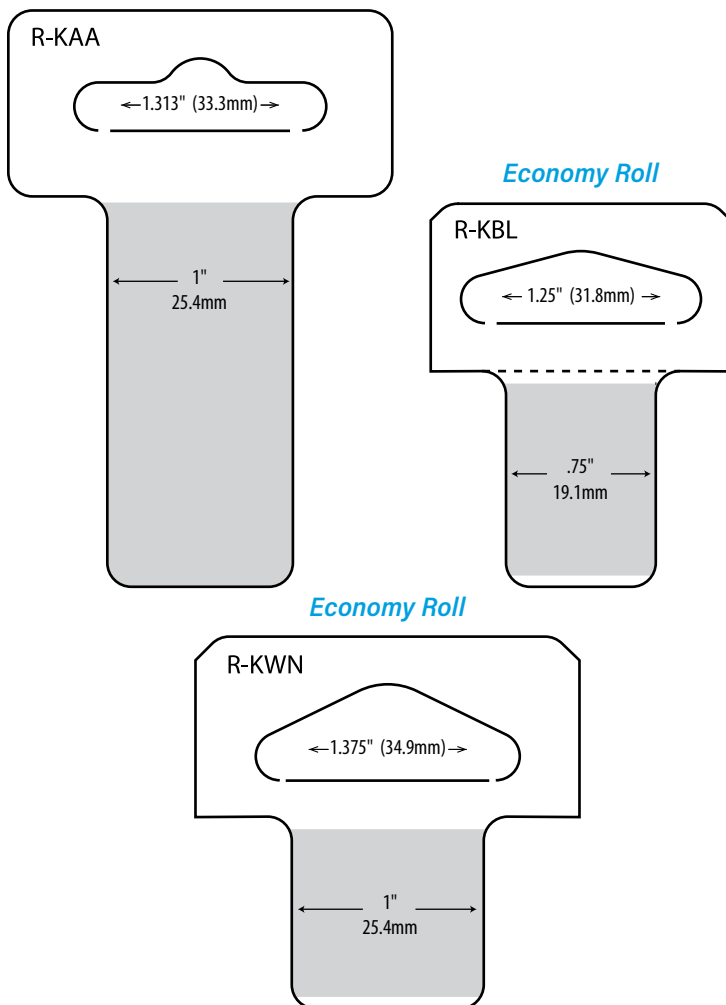

Narrow Slot Hang Tabs

LESS PACKAGING
MORE SALES

Narrow Slot Hang Tabs

R-KAA

	Imperial	Metric
Gauge:	15 mil	381 μ
Dimensions (W x H):	2 x 3in	50.8 x 76.2mm
Format:	2.5M / roll	
Package:	6 x 15.5in roll	15.2 x 39.4cm
Master Carton Quantity:	5M (2 rolls)	
Master Carton Weight:	23lb	10.5kg
Recommended Product Display Weight:	18oz	509g

R-KBL

	Imperial	Metric
Gauge:	15 mil	381 μ
Dimensions (W x H):	1.563 x 2in	39.7 x 50.8mm
Format:	8M /economy roll	
Package:	6 x 15.5in roll	15.2 x 39.4cm
Master Carton Quantity:	16M (2 rolls)	
Master Carton Weight:	37lb	16.8kg
Recommended Product Display Weight:	10oz	283g

R-KWN

	Imperial	Metric
Gauge:	15 mil	381 μ
Dimensions (W x H):	2 x 1.939in	50.8 x 49.3mm
Format:	5M / economy roll	
Package:	6 x 15.5in roll	15.2 x 39.4cm
Master Carton Quantity:	10M (2 rolls)	
Master Carton Weight:	30lb	13.6kg
Recommended Product Display Weight:	16oz	452g

R-K65

	Imperial	Metric
Gauge:	10 mil	254 μ
Dimensions (W x H):	1.75 x 2in	44.5 x 50.8mm
Format:	4M / roll	
Package:	6 x 15.5in roll	15.2 x 39.4cm
Master Carton Quantity:	16M (4 rolls)	
Master Carton Weight:	42lb	19.1kg
Recommended Product Display Weight:	12oz	339g