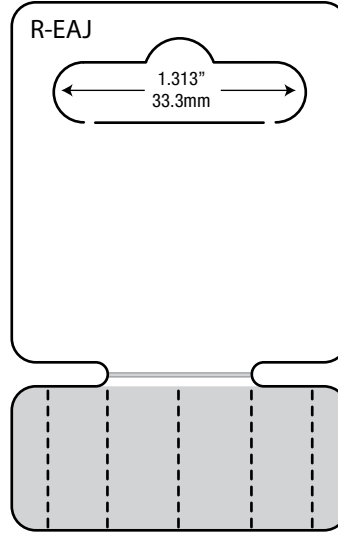

R-EAJ

	Imperial	Metric
Gauge:	10 mil	254 μ
Dimensions (W x H):	1.75 x 2.75in	44.5 x 69.9mm
Format:	4M / roll	
Package:	6 x 15.5in roll	15.2 x 39.4cm
Master Carton Quantity:	8M (2 rolls)	
Master Carton Weight:	28lb	12.8kg
Recommended Product Display Weight:	12oz	340g

R-K65

	Imperial	Metric
Gauge:	10 mil	254 μ
Dimensions (W x H):	1.75 x 2in	44.5 x 50.8mm
Format:	4M / roll	
Package:	6 x 15.5in roll	15.2 x 39.4cm
Master Carton Quantity:	16M (4 rolls)	
Master Carton Weight:	42lb	19.1kg
Recommended Product Display Weight:	12oz	339g

R-KJE

	Imperial	Metric
Gauge:	10 mil	254 μ
Dimensions (W x H):	1.75 x 2in	44.5 x 50.8mm
Format:	4M / roll	
Package:	6 x 15.5in roll	15.2 x 39.4cm
Master Carton Quantity:	16M (4 rolls)	
Master Carton Weight:	38lb	17.3kg
Recommended Product Display Weight:	8oz	226g

M = 1,000

R-LBR

	Imperial	Metric
Gauge:	5 mil	127 μ
Dimensions (W x H):	0.375 x 6in	9.5 x 152.4mm
Format:	14.5M / roll	
Package:	3 x 12in roll	7.6 x 30.5cm
Master Carton Quantity:	29M (2 rolls)	
Master Carton Weight:	23.5lb	10.7kg
Recommended Product Display Weight:	14oz	397g

M = 1,000