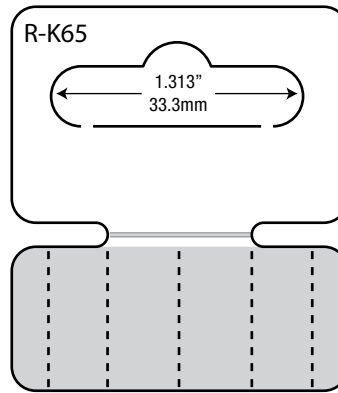

R-KBL

	Imperial	Metric
Gauge:	15 mil	381 μ
Dimensions (W x H):	1.563 x 2in	39.7 x 50.8mm
Format:	8M /economy roll	
Package:	6 x 15.5in roll	15.2 x 39.4cm
Master Carton Quantity:	16M (2 rolls)	
Master Carton Weight:	37lb	16.8kg
Recommended Product Display Weight:	10oz	283g

R-KWN

	Imperial	Metric
Gauge:	15 mil	381 μ
Dimensions (W x H):	2 x 1.939in	50.8 x 49.3mm
Format:	5M / economy roll	
Package:	6 x 15.5in roll	15.2 x 39.4cm
Master Carton Quantity:	10M (2 rolls)	
Master Carton Weight:	30lb	13.6kg
Recommended Product Display Weight:	16oz	452g

M = 1,000

R-EAJ

	Imperial	Metric
Gauge:	10 mil	254 μ
Dimensions (W x H):	1.75 x 2.75in	44.5 x 69.9mm
Format:	4M / roll	
Package:	6 x 15.5in roll	15.2 x 39.4cm
Master Carton Quantity:	8M (2 rolls)	
Master Carton Weight:	28lb	12.8kg
Recommended Product Display Weight:	12oz	340g

R-K65

	Imperial	Metric
Gauge:	10 mil	254 μ
Dimensions (W x H):	1.75 x 2in	44.5 x 50.8mm
Format:	4M / roll	
Package:	6 x 15.5in roll	15.2 x 39.4cm
Master Carton Quantity:	16M (4 rolls)	
Master Carton Weight:	42lb	19.1kg
Recommended Product Display Weight:	12oz	339g