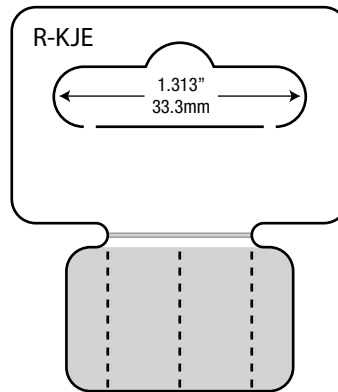

R-KBL

	Imperial	Metric
Gauge:	15 mil	381 μ
Dimensions (W x H):	1.563 x 2in	39.7 x 50.8mm
Format:	8M /economy roll	
Package:	6 x 15.5in roll	15.2 x 39.4cm
Master Carton Quantity:	16M (2 rolls)	
Master Carton Weight:	37lb	16.8kg
Recommended Product Display Weight:	10oz	283g

R-KWN

	Imperial	Metric
Gauge:	15 mil	381 μ
Dimensions (W x H):	2 x 1.939in	50.8 x 49.3mm
Format:	5M / economy roll	
Package:	6 x 15.5in roll	15.2 x 39.4cm
Master Carton Quantity:	10M (2 rolls)	
Master Carton Weight:	30lb	13.6kg
Recommended Product Display Weight:	16oz	452g

M = 1,000

R-EAJ

	Imperial	Metric
Gauge:	10 mil	254 μ
Dimensions (W x H):	1.75 x 2.75in	44.5 x 69.9mm
Format:	4M / roll	
Package:	6 x 15.5in roll	15.2 x 39.4cm
Master Carton Quantity:	8M (2 rolls)	
Master Carton Weight:	28lb	12.8kg
Recommended Product Display Weight:	12oz	340g

R-K65

	Imperial	Metric
Gauge:	10 mil	254 μ
Dimensions (W x H):	1.75 x 2in	44.5 x 50.8mm
Format:	4M / roll	
Package:	6 x 15.5in roll	15.2 x 39.4cm
Master Carton Quantity:	16M (4 rolls)	
Master Carton Weight:	42lb	19.1kg
Recommended Product Display Weight:	12oz	339g