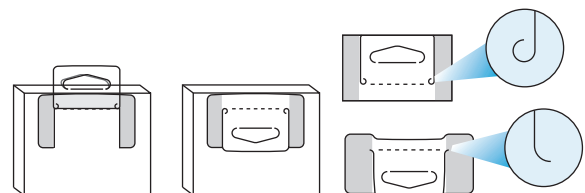

# Puppy Cake Gets Their Dog Birthday Cake Kit Hanging With A Do-It R-5115 Slot Hang Tab

Hanging an uniquely-shaped, shrink-wrapped product that weighs close to a pound can be a retail display challenge. For Do-It Corporation it was a piece of cake — Puppy Cake that is. Do-It Corporation's R-5115 Fold-Up Slot Style Hang Tab adheres to the backside of Puppy Cake's Dog Birthday Cake Kit and provides display flexibility to the store. If the store displays the kit on a shelf, the hang tab can remain folded down. If store personnel decide to hang the cake kit, they just simply fold up the hang tab and place the product on a peg hook or even a display strip. The sturdy, 15 mil hang tab securely and attractively hangs the product face-for-forward until it is purchased. In addition, the clear hang tab doesn't block any product information on the package.

R-5115 Fold-Up Hang Tab

The R-5115 lays flat for shipping and folds up for display.

Fold-Up Hang Tab die cuts have different types of curls to facilitate folding, yet prevent tearing.