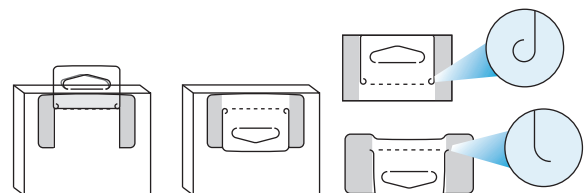

Puppy Cake Gets Their Dog Birthday Cake Kit Hanging With A Do-It R-5115 Slot Hang Tab

Hanging an uniquely-shaped, shrink-wrapped product that weighs close to a pound can be a retail display challenge. For Do-It Corporation it was a piece of cake — Puppy Cake that is. Do-It Corporation's R-5115 Fold-Up Slot Style Hang Tab adheres to the backside of Puppy Cake's Dog Birthday Cake Kit and provides display flexibility to the store. If the store displays the kit on a shelf, the hang tab can remain folded down. If store personnel decide to hang the cake kit, they just simply fold up the hang tab and place the product on a peg hook or even a display strip. The sturdy, 15 mil hang tab securely and attractively hangs the product face-for-forward until it is purchased. In addition, the clear hang tab doesn't block any product information on the package.

R-5115 Fold-Up Hang Tab

The R-5115 lays flat for shipping and folds up for display.

Fold-Up Hang Tab die cuts have different types of curls to facilitate folding, yet prevent tearing.