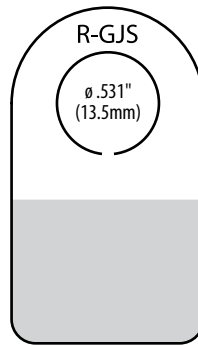

R-07

	Imperial	Metric
Gauge:	10 mil	254 μ
Dimensions (W x H):	0.75 x 3in	19.1 x 76.2mm
Format:	8.5M / roll	
Package:	6 x 15.5in roll	15.2 x 39.4cm
Master Carton Quantity:	17M (2 rolls)	
Master Carton Weight:	32lb	14.5kg
Recommended Product Display Weight:	14oz	397g

R-27

	Imperial	Metric
Gauge:	5 mil	127 μ
Dimensions (W x H):	0.75 x 1.125in	19.1 x 28.6mm
Format:	8.5M / roll	
Package:	3 x 12in roll	7.6 x 30.5cm
Master Carton Quantity:	68M (8 rolls)	
Master Carton Weight:	31lb	14.1kg
Recommended Product Display Weight:	8oz	200g

M = 1,000

Round Hole Hang Tabs

R-14

	Imperial	Metric
Gauge:	10 mil	254 μ
Dimensions (W x H):	1 x 1.75in	25.4 x 44.5mm
Format:	6.5M / roll	
Package:	6 x 15.5in roll	15.2 x 39.4cm
Master Carton Quantity:	26M (4 rolls)	
Master Carton Weight:	35lb	15.9kg
Recommended Product Display Weight:	12oz	340g

R-GBY

	Imperial	Metric
Gauge:	5 mil	127 μ
Dimensions (W x H):	1 x 1.75in	25.4 x 44.5mm
Format:	2.5M / roll	
Package:	3 x 12in roll	7.6 x 30.5cm
Master Carton Quantity:	12.5M (5 rolls)	
Master Carton Weight:	13lb	5.9kg
Recommended Product Display Weight:	5oz	142g