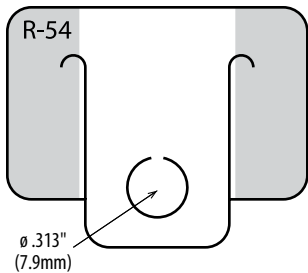

2-26	Imperial	Metric
Gauge:	15 mil	381 μ
Dimensions (W x H):	0.75 x 1.656in	19.1 x 42.1mm
Format:	loose piece	
Package:	5M box	
Master Carton Quantity:	5M (carton)	
Master Carton Weight:	7lb	3.2kg
Recommended Product Display Weight:	14oz	397g

2-27	Imperial	Metric
Gauge:	10 mil	254 μ
Dimensions (W x H):	0.75 x 1in	19.1 x 25.4mm
Format:	loose piece	
Package:	5M box	
Master Carton Quantity:	5M (carton)	
Master Carton Weight:	3lb	1.4kg
Recommended Product Display Weight:	6oz	170g

M = 1,000

M = 1,000

Round Hole Fold-Up Hang Tabs

FOLD DOWN FOR SHIPPING
FOLD UP FOR HANGING

Round Hole Fold-Up Hang Tabs

R-54	Imperial	Metric
Gauge:	10 mil	254 μ
Dimensions (W x H):	1.562 x 1.25in	39.7 x 31.8mm
Format:	5.5M / roll	
Package:	6 x 15.5in roll	15.2 x 39.4cm
Master Carton Quantity:	22M (4 rolls)	
Master Carton Weight:	32lb	14.5kg
Recommended Product Display Weight:	12oz	340g

R-55	Imperial	Metric
Gauge:	10 mil	254 μ
Dimensions (W x H):	1.75 x 1.633in	44.5 x 41.5mm
Format:	4.5M / roll	
Package:	6 x 15.5in roll	15.2 x 39.4cm
Master Carton Quantity:	18M (4 rolls)	
Master Carton Weight:	38lb	17.3kg
Recommended Product Display Weight:	15oz	424g