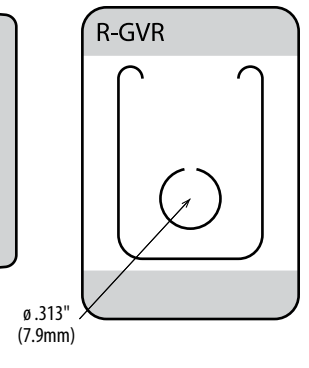

2-27	Imperial	Metric
Gauge:	10 mil	254 μ
Dimensions (W x H):	0.75 x 1in	19.1 x 25.4mm
Format:	loose piece	
Package:	5M box	
Master Carton Quantity:	5M (carton)	
Master Carton Weight:	3lb	1.4kg
Recommended Product Display Weight:	6oz	170g

M = 1,000

M = 1,000

Round Hole Fold-Up Hang Tabs

FOLD DOWN FOR SHIPPING
FOLD UP FOR HANGING

Round Hole Fold-Up Hang Tabs

R-54	Imperial	Metric
Gauge:	10 mil	254 μ
Dimensions (W x H):	1.562 x 1.25in	39.7 x 31.8mm
Format:	5.5M / roll	
Package:	6 x 15.5in roll	15.2 x 39.4cm
Master Carton Quantity:	22M (4 rolls)	
Master Carton Weight:	32lb	14.5kg
Recommended Product Display Weight:	12oz	340g

R-55	Imperial	Metric
Gauge:	10 mil	254 μ
Dimensions (W x H):	1.75 x 1.633in	44.5 x 41.5mm
Format:	4.5M / roll	
Package:	6 x 15.5in roll	15.2 x 39.4cm
Master Carton Quantity:	18M (4 rolls)	
Master Carton Weight:	38lb	17.3kg
Recommended Product Display Weight:	15oz	424g

R-GVR	Imperial	Metric
Gauge:	10 mil	254 μ
Dimensions (W x H):	1.125 x 1.625in	28.6 x 41.3mm
Format:	5.75M / roll	
Package:	6 x 15.5in roll	15.2 x 39.4cm
Master Carton Quantity:	23M (4 rolls)	
Master Carton Weight:	32lb	14.5kg
Recommended Product Display Weight:	10oz	283g