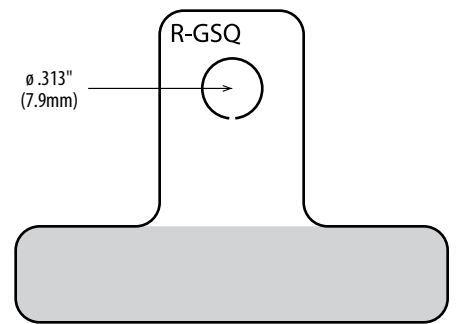

Round Hole Hang Tabs

USE FOR SINGLE PEG FIXTURES
AND DISPLAY STRIPS

Round Hole Hang Tabs

Ejected hole version available. See pg. 36.

Ejected hole version available. See pg. 36.

R-05

	Imperial	Metric
Gauge:	5 mil	127 μ
Dimensions (W x H):	1 x 1.313in	25.4 x 33.3mm
Format:	9M / roll	
Package:	6 x 15.5in roll	15.2 x 39.4cm
Master Carton Quantity:	45M (5 rolls)	
Master Carton Weight:	32lb	14.6kg
Recommended Product Display Weight:	12oz	340g

R-07

	Imperial	Metric
Gauge:	10 mil	254 μ
Dimensions (W x H):	0.75 x 3in	19.1 x 76.2mm
Format:	8.5M / roll	
Package:	6 x 15.5in roll	15.2 x 39.4cm
Master Carton Quantity:	17M (2 rolls)	
Master Carton Weight:	32lb	14.5kg
Recommended Product Display Weight:	14oz	397g

R-27

	Imperial	Metric
Gauge:	5 mil	127 μ
Dimensions (W x H):	0.75 x 1.125in	19.1 x 28.6mm
Format:	8.5M / roll	
Package:	3 x 12in roll	7.6 x 30.5cm
Master Carton Quantity:	68M (8 rolls)	
Master Carton Weight:	31lb	14.1kg
Recommended Product Display Weight:	8oz	200g

M = 1,000

Round Hole Hang Tabs

R-14

	Imperial	Metric
Gauge:	10 mil	254 μ
Dimensions (W x H):	1 x 1.75in	25.4 x 44.5mm
Format:	6.5M / roll	
Package:	6 x 15.5in roll	15.2 x 39.4cm
Master Carton Quantity:	26M (4 rolls)	
Master Carton Weight:	35lb	15.9kg
Recommended Product Display Weight:	12oz	340g