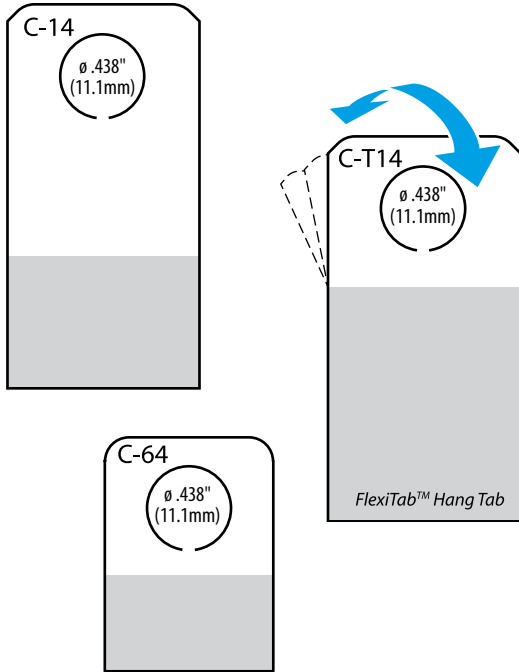

C-14	Imperial	Metric
Gauge:	7.5 mil	190 μ
Dimensions (W x H):	1 x 2in	25.4 x 50.8mm
Format:	40 / sheet	
Package:	5M box	
Master Carton Quantity:	20M (4 boxes)	
Master Carton Weight:	23lb	10.5kg
Recommended Product Display Weight:	12oz	340g

2-05	Imperial	Metric
Gauge:	10 mil	254 μ
Dimensions (W x H):	1 x 1.438in	25.4 x 36.5mm
Format:	loose piece	
Package:	1M bag	
Master Carton Quantity:	5M (5 bags)	
Master Carton Weight:	6lb	2.8kg
Recommended Product Display Weight:	12oz	340g

C-T14	Imperial	Metric
Gauge:	7.5 mil	190 μ
Dimensions (W x H):	1 x 2in	25.4 x 50.8mm
Format:	20 / sheet	
Package:	500/pack 5M/box	
Master Carton Quantity:	20M (4 boxes)	
Master Carton Weight:	18lb	8.2kg
Recommended Product Display Weight:	8oz	226g

2-26	Imperial	Metric
Gauge:	15 mil	381 μ
Dimensions (W x H):	0.75 x 1.656in	19.1 x 42.1mm
Format:	loose piece	
Package:	5M box	
Master Carton Quantity:	5M (carton)	
Master Carton Weight:	7lb	3.2kg
Recommended Product Display Weight:	14oz	397g

C-64	Imperial	Metric
Gauge:	10 mil	254 μ
Dimensions (W x H):	0.875 x 1.218in	22.2 x 30.9mm
Format:	36 / sheet	
Package:	5M/box	
Master Carton Quantity:	40M (8 boxes)	
Master Carton Weight:	33lb	15kg
Recommended Product Display Weight:	11oz	311g

2-27	Imperial	Metric
Gauge:	10 mil	254 μ
Dimensions (W x H):	0.75 x 1in	19.1 x 25.4mm
Format:	loose piece	
Package:	5M box	
Master Carton Quantity:	5M (carton)	
Master Carton Weight:	3lb	1.4kg
Recommended Product Display Weight:	6oz	170g

M = 1,000

M = 1,000