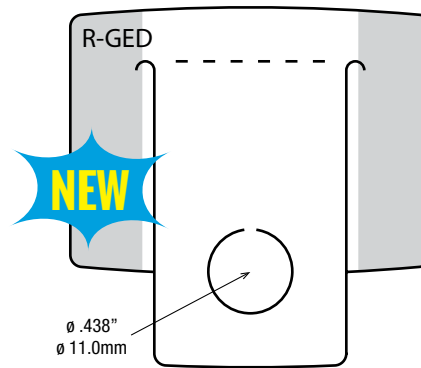

R-07

	Imperial	Metric
Gauge:	10 mil	254 μ
Dimensions (W x H):	0.75 x 3in	19.1 x 76.2mm
Format:	8.5M / roll	
Package:	6 x 15.5in roll	15.2 x 39.4cm
Master Carton Quantity:	17M (2 rolls)	
Master Carton Weight:	32lb	14.5kg
Recommended Product Display Weight:	14oz	397g

R-27

	Imperial	Metric
Gauge:	5 mil	127 μ
Dimensions (W x H):	0.75 x 1.125in	19.1 x 28.6mm
Format:	8.5M / roll	
Package:	3 x 12in roll	7.6 x 30.5cm
Master Carton Quantity:	68M (8 rolls)	
Master Carton Weight:	31lb	14.1kg
Recommended Product Display Weight:	8oz	200g

M = 1,000

M = 1,000

Round Hole Fold-Up Hang Tabs

FOLD DOWN FOR SHIPPING
FOLD UP FOR HANGING

Round Hole Fold-Up Hang Tabs

R-54	Imperial	Metric
Gauge:	10 mil	254 μ
Dimensions (W x H):	1.562 x 1.25in	39.7 x 31.8mm
Format:	5.5M / roll	
Package:	6 x 15.5in roll	15.2 x 39.4cm
Master Carton Quantity:	22M (4 rolls)	
Master Carton Weight:	32lb	14.5kg
Recommended Product Display Weight:	12oz	340g

R-55	Imperial	Metric
Gauge:	10 mil	254 μ
Dimensions (W x H):	1.75 x 1.633in	44.5 x 41.5mm
Format:	4.5M / roll	
Package:	6 x 15.5in roll	15.2 x 39.4cm
Master Carton Quantity:	18M (4 rolls)	
Master Carton Weight:	38lb	17.3kg
Recommended Product Display Weight:	15oz	424g