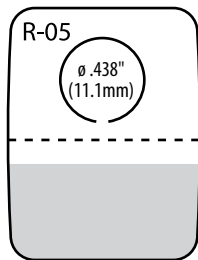

Round Hole Hang Tabs

USE FOR SINGLE PEG FIXTURES
AND DISPLAY STRIPS

Round Hole Hang Tabs

Ejected hole version available. See pg. 36.

Ejected hole version available. See pg. 36.

R-05

	Imperial	Metric
Gauge:	5 mil	127 μ
Dimensions (W x H):	1 x 1.313in	25.4 x 33.3mm
Format:	9M / roll	
Package:	6 x 15.5in roll	15.2 x 39.4cm
Master Carton Quantity:	45M (5 rolls)	
Master Carton Weight:	32lb	14.6kg
Recommended Product Display Weight:	12oz	340g

R-07

	Imperial	Metric
Gauge:	10 mil	254 μ
Dimensions (W x H):	0.75 x 3in	19.1 x 76.2mm
Format:	8.5M / roll	
Package:	6 x 15.5in roll	15.2 x 39.4cm
Master Carton Quantity:	17M (2 rolls)	
Master Carton Weight:	32lb	14.5kg
Recommended Product Display Weight:	14oz	397g

R-27

	Imperial	Metric
Gauge:	5 mil	127 μ
Dimensions (W x H):	0.75 x 1.125in	19.1 x 28.6mm
Format:	8.5M / roll	
Package:	3 x 12in roll	7.6 x 30.5cm
Master Carton Quantity:	68M (8 rolls)	
Master Carton Weight:	31lb	14.1kg
Recommended Product Display Weight:	8oz	200g

R-GBY

	Imperial	Metric
Gauge:	5 mil	127 μ
Dimensions (W x H):	1 x 1.75in	25.4 x 44.5mm
Format:	2.5M / roll	
Package:	3 x 12in roll	7.6 x 30.5cm
Master Carton Quantity:	12.5M (5 rolls)	
Master Carton Weight:	13lb	5.9kg
Recommended Product Display Weight:	5oz	142g