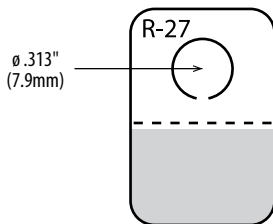

Round Hole Hang Tabs

USE FOR SINGLE PEG FIXTURES
AND DISPLAY STRIPS

Round Hole Hang Tabs

Ejected hole version available. See pg. 36.

Ejected hole version available. See pg. 36.

R-05

	Imperial	Metric
Gauge:	5 mil	127 μ
Dimensions (W x H):	1 x 1.313in	25.4 x 33.3mm
Format:	9M / roll	
Package:	6 x 15.5in roll	15.2 x 39.4cm
Master Carton Quantity:	45M (5 rolls)	
Master Carton Weight:	32lb	14.6kg
Recommended Product Display Weight:	12oz	340g

R-07

	Imperial	Metric
Gauge:	10 mil	254 μ
Dimensions (W x H):	0.75 x 3in	19.1 x 76.2mm
Format:	8.5M / roll	
Package:	6 x 15.5in roll	15.2 x 39.4cm
Master Carton Quantity:	17M (2 rolls)	
Master Carton Weight:	32lb	14.5kg
Recommended Product Display Weight:	14oz	397g

R-27

	Imperial	Metric
Gauge:	5 mil	127 μ
Dimensions (W x H):	0.75 x 1.125in	19.1 x 28.6mm
Format:	8.5M / roll	
Package:	3 x 12in roll	7.6 x 30.5cm
Master Carton Quantity:	68M (8 rolls)	
Master Carton Weight:	31lb	14.1kg
Recommended Product Display Weight:	8oz	200g

R-GBY

	Imperial	Metric
Gauge:	5 mil	127 μ
Dimensions (W x H):	1 x 1.75in	25.4 x 44.5mm
Format:	2.5M / roll	
Package:	3 x 12in roll	7.6 x 30.5cm
Master Carton Quantity:	12.5M (5 rolls)	
Master Carton Weight:	13lb	5.9kg
Recommended Product Display Weight:	5oz	142g