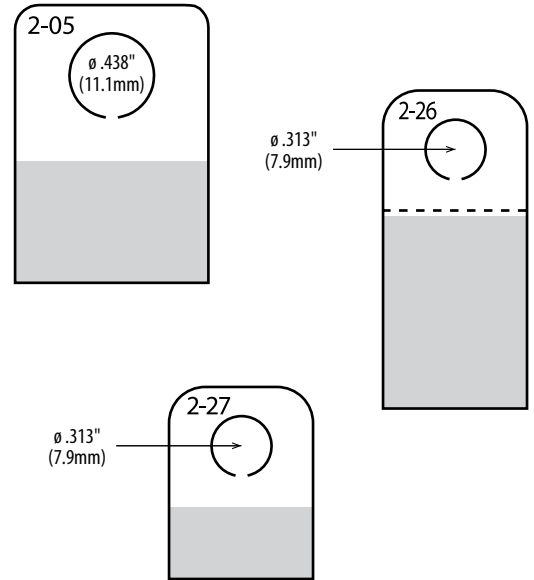

C-14	Imperial	Metric
Gauge:	7.5 mil	190 μ
Dimensions (W x H):	1 x 2in	25.4 x 50.8mm
Format:	40 / sheet	
Package:	5M box	
Master Carton Quantity:	20M (4 boxes)	
Master Carton Weight:	23lb	10.5kg
Recommended Product Display Weight:	12oz	340g

2-05	Imperial	Metric
Gauge:	10 mil	254 μ
Dimensions (W x H):	1 x 1.438in	25.4 x 36.5mm
Format:	loose piece	
Package:	1M bag	
Master Carton Quantity:	5M (5 bags)	
Master Carton Weight:	6lb	2.8kg
Recommended Product Display Weight:	12oz	340g

C-T14	Imperial	Metric
Gauge:	7.5 mil	190 μ
Dimensions (W x H):	1 x 2in	25.4 x 50.8mm
Format:	20 / sheet	
Package:	500/pack 5M/box	
Master Carton Quantity:	20M (4 boxes)	
Master Carton Weight:	18lb	8.2kg
Recommended Product Display Weight:	8oz	226g

2-26	Imperial	Metric
Gauge:	15 mil	381 μ
Dimensions (W x H):	0.75 x 1.656in	19.1 x 42.1mm
Format:	loose piece	
Package:	5M box	
Master Carton Quantity:	5M (carton)	
Master Carton Weight:	7lb	3.2kg
Recommended Product Display Weight:	14oz	397g

C-64	Imperial	Metric
Gauge:	10 mil	254 μ
Dimensions (W x H):	0.875 x 1.218in	22.2 x 30.9mm
Format:	36 / sheet	
Package:	5M/box	
Master Carton Quantity:	40M (8 boxes)	
Master Carton Weight:	33lb	15kg
Recommended Product Display Weight:	11oz	311g

2-27	Imperial	Metric
Gauge:	10 mil	254 μ
Dimensions (W x H):	0.75 x 1in	19.1 x 25.4mm
Format:	loose piece	
Package:	5M box	
Master Carton Quantity:	5M (carton)	
Master Carton Weight:	3lb	1.4kg
Recommended Product Display Weight:	6oz	170g

M = 1,000

M = 1,000