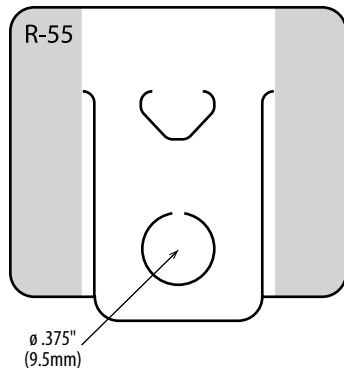

2-26	Imperial	Metric
Gauge:	15 mil	381 μ
Dimensions (W x H):	0.75 x 1.656in	19.1 x 42.1mm
Format:	loose piece	
Package:	5M box	
Master Carton Quantity:	5M (carton)	
Master Carton Weight:	7lb	3.2kg
Recommended Product Display Weight:	14oz	397g

2-27	Imperial	Metric
Gauge:	10 mil	254 μ
Dimensions (W x H):	0.75 x 1in	19.1 x 25.4mm
Format:	loose piece	
Package:	5M box	
Master Carton Quantity:	5M (carton)	
Master Carton Weight:	3lb	1.4kg
Recommended Product Display Weight:	6oz	170g

M = 1,000

M = 1,000

Round Hole Fold-Up Hang Tabs

FOLD DOWN FOR SHIPPING
FOLD UP FOR HANGING

Round Hole Fold-Up Hang Tabs

R-54	Imperial	Metric
Gauge:	10 mil	254 μ
Dimensions (W x H):	1.562 x 1.25in	39.7 x 31.8mm
Format:	5.5M / roll	
Package:	6 x 15.5in roll	15.2 x 39.4cm
Master Carton Quantity:	22M (4 rolls)	
Master Carton Weight:	32lb	14.5kg
Recommended Product Display Weight:	12oz	340g

R-55	Imperial	Metric
Gauge:	10 mil	254 μ
Dimensions (W x H):	1.75 x 1.633in	44.5 x 41.5mm
Format:	4.5M / roll	
Package:	6 x 15.5in roll	15.2 x 39.4cm
Master Carton Quantity:	18M (4 rolls)	
Master Carton Weight:	38lb	17.3kg
Recommended Product Display Weight:	15oz	424g