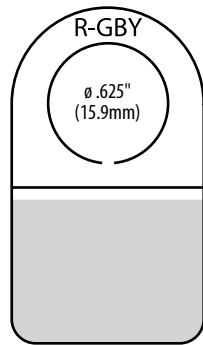

R-07

	Imperial	Metric
Gauge:	10 mil	254 μ
Dimensions (W x H):	0.75 x 3in	19.1 x 76.2mm
Format:	8.5M / roll	
Package:	6 x 15.5in roll	15.2 x 39.4cm
Master Carton Quantity:	17M (2 rolls)	
Master Carton Weight:	32lb	14.5kg
Recommended Product Display Weight:	14oz	397g

R-27

	Imperial	Metric
Gauge:	5 mil	127 μ
Dimensions (W x H):	0.75 x 1.125in	19.1 x 28.6mm
Format:	8.5M / roll	
Package:	3 x 12in roll	7.6 x 30.5cm
Master Carton Quantity:	68M (8 rolls)	
Master Carton Weight:	31lb	14.1kg
Recommended Product Display Weight:	8oz	200g

M = 1,000

Round Hole Hang Tabs

R-14

	Imperial	Metric
Gauge:	10 mil	254 μ
Dimensions (W x H):	1 x 1.75in	25.4 x 44.5mm
Format:	6.5M / roll	
Package:	6 x 15.5in roll	15.2 x 39.4cm
Master Carton Quantity:	26M (4 rolls)	
Master Carton Weight:	35lb	15.9kg
Recommended Product Display Weight:	12oz	340g

R-GBY

	Imperial	Metric
Gauge:	5 mil	127 μ
Dimensions (W x H):	1 x 1.75in	25.4 x 44.5mm
Format:	2.5M / roll	
Package:	3 x 12in roll	7.6 x 30.5cm
Master Carton Quantity:	12.5M (5 rolls)	
Master Carton Weight:	13lb	5.9kg
Recommended Product Display Weight:	5oz	142g