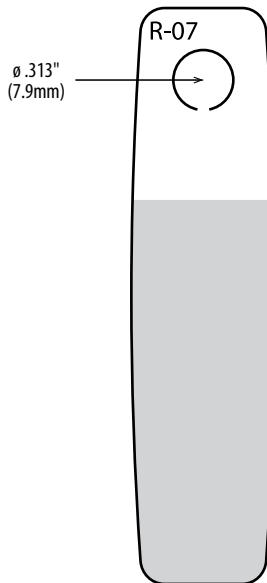

Round Hole Hang Tabs

USE FOR SINGLE PEG FIXTURES
AND DISPLAY STRIPS

Round Hole Hang Tabs

Ejected hole version available. See pg. 36.

Ejected hole version available. See pg. 36.

R-05

	Imperial	Metric
Gauge:	5 mil	127 μ
Dimensions (W x H):	1 x 1.313in	25.4 x 33.3mm
Format:	9M / roll	
Package:	6 x 15.5in roll	15.2 x 39.4cm
Master Carton Quantity:	45M (5 rolls)	
Master Carton Weight:	32lb	14.6kg
Recommended Product Display Weight:	12oz	340g

R-07

	Imperial	Metric
Gauge:	10 mil	254 μ
Dimensions (W x H):	0.75 x 3in	19.1 x 76.2mm
Format:	8.5M / roll	
Package:	6 x 15.5in roll	15.2 x 39.4cm
Master Carton Quantity:	17M (2 rolls)	
Master Carton Weight:	32lb	14.5kg
Recommended Product Display Weight:	14oz	397g

R-27

	Imperial	Metric
Gauge:	5 mil	127 μ
Dimensions (W x H):	0.75 x 1.125in	19.1 x 28.6mm
Format:	8.5M / roll	
Package:	3 x 12in roll	7.6 x 30.5cm
Master Carton Quantity:	68M (8 rolls)	
Master Carton Weight:	31lb	14.1kg
Recommended Product Display Weight:	8oz	200g

R-GBY

	Imperial	Metric
Gauge:	5 mil	127 μ
Dimensions (W x H):	1 x 1.75in	25.4 x 44.5mm
Format:	2.5M / roll	
Package:	3 x 12in roll	7.6 x 30.5cm
Master Carton Quantity:	12.5M (5 rolls)	
Master Carton Weight:	13lb	5.9kg
Recommended Product Display Weight:	5oz	142g