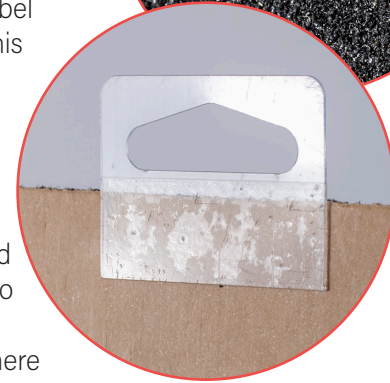

Do-It Hang Tab Gets Sure-Foot Industries' Skid Guard Tread Hanging In The Store

Hang tabs increase product visibility, raise your brand awareness, and create additional merchandising opportunities. For Sure-Foot Industries a Do-It Corporation, C-KHM Slot Style Hang Tab was an ideal way to expand their display options. At 6 inches wide and 24 inches long the Skid Guard Tread is a big item. The large size and the attractive yellow and red label already draw attention to this product. To make it even more noticeable, Sure-Foot Industries placed the hang tab on the backside, with the hang hole just above the product. The Skid Guard Tread is now ready to be displayed vertically, face-forward almost anywhere in the store. The Do-It Hang Tab allows retailers the option of hanging the product in key locations

C-KHM

throughout the store where it will be seen and purchased. The C-KHM hang tab is delivered on a sheet of 20 hang tabs. Just peel a hang tab and place it directly on the liner paper on the back of the skid guard. The hang tab easily and securely hangs the 4 ounce Skid Guard Tread.