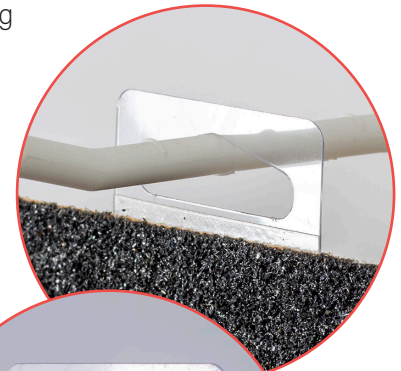

Do-It Hang Tab Gets Sure-Foot Industries' Skid Guard Tread Hanging In The Store

Hang tabs increase product visibility, raise your brand awareness, and create additional merchandising opportunities. For Sure-Foot Industries a Do-It Corporation, C-KHM Slot Style Hang Tab was an ideal way to expand their display options. At 6 inches wide and 24 inches long the Skid Guard Tread is a big item. The large size and the attractive yellow and red label already draw attention to this product. To make it even more noticeable, Sure-Foot Industries placed the hang tab on the backside, with the hang hole just above the product. The Skid Guard Tread is now ready to be displayed vertically, face-forward almost anywhere in the store. The Do-It Hang Tab allows retailers the option of hanging the product in key locations

C-KHM

throughout the store where it will be seen and purchased. The C-KHM hang tab is delivered on a sheet of 20 hang tabs. Just peel a hang tab and place it directly on the liner paper on the back of the skid guard. The hang tab easily and securely hangs the 4 ounce Skid Guard Tread.